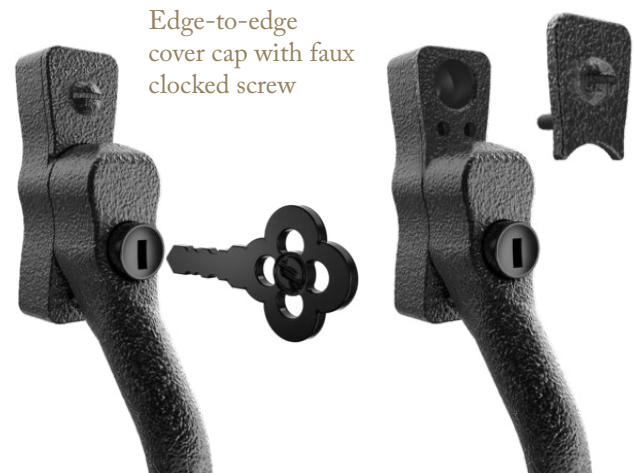

INTELLIGENT DESIGN

Push to fit, our design-registered edge-to-edge screw cover is simple to fit and cleverly designed to incorporate a faux clocked screw detail for authentic styling

ADDED SECURITY

Push button to operate, key to dead lock

MODERN CLASSIC

Our Heritage Black & Pewter finishes feature a traditional textured effect

TWO ELEGANT STYLES

Monkey Tail & Pear Drop in both left & right handed options

Edge-to-edge cover cap with faux clocked screw