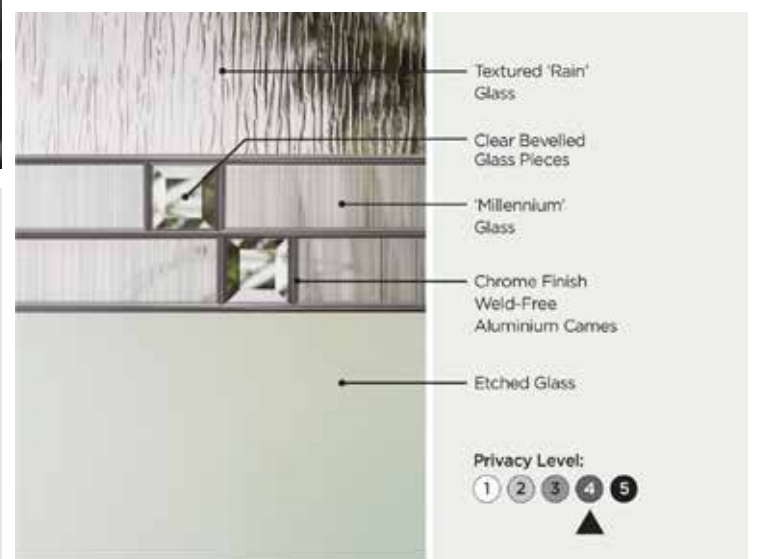

AVAILABLE DOOR STYLES

Sawdon

Broxa

Fordon

Triple glazed

LINEAR

Combining etched glass and clear brilliant cut lines, Linear is the epitome of contemporary minimalist style. The etched glass offers a high level of privacy whilst still allowing light to flood into your home.