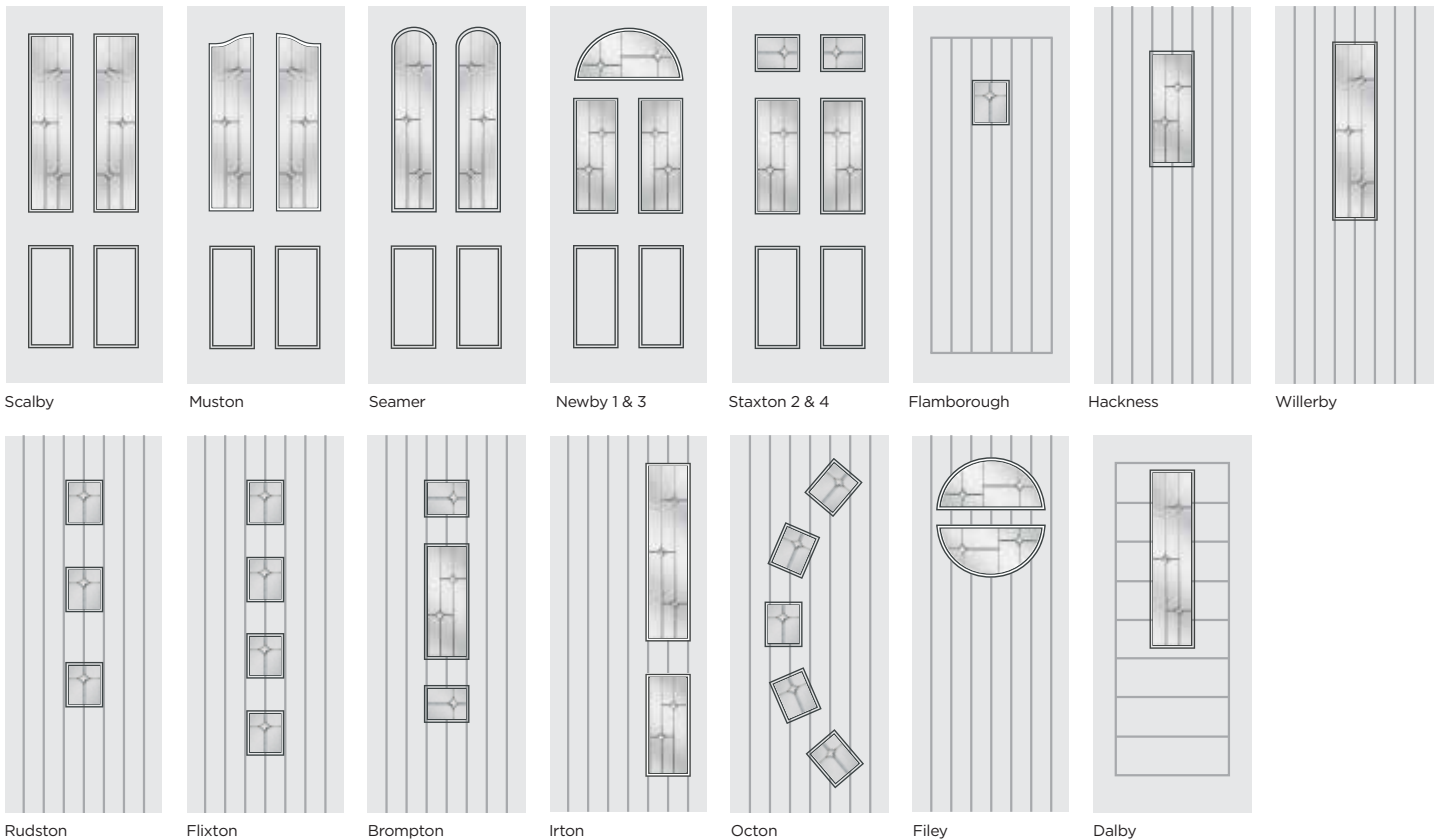

AVAILABLE DOOR STYLES