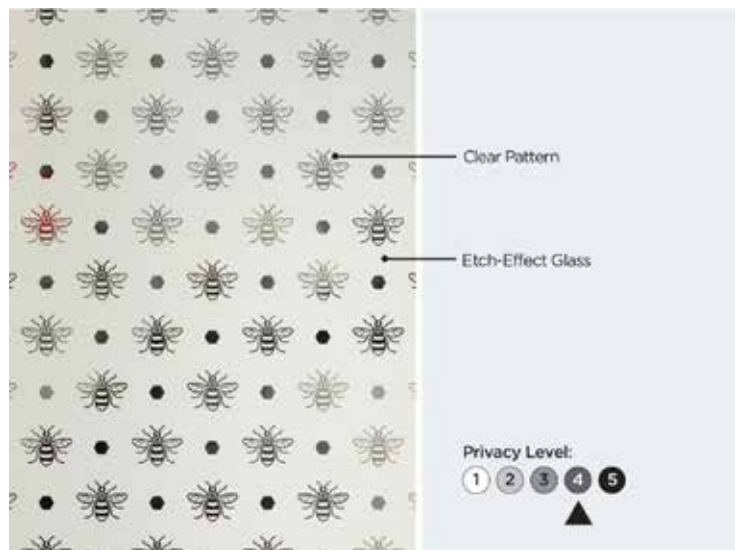

Dalby

Double glazed

VENETIAN BLINDS

Control light and privacy with instant fingertip control when you select an integrated door blind. This Venetian blind is cleverly encapsulated within the insulated glass cavity of this door to provide a zero maintenance blind. The blind can be raised, lowered and easily tilted using the unobtrusive fingertip control on the edge of the frame.

AVAILABLE DOOR STYLES

Double glazed

GROSVENOR

With its intricate sandblasted element, this classic etched style provides you with a perfect balance of simplicity and traditional craftsmanship. A certain head turner for anyone that appreciates the age old techniques of a bygone era combined with modern manufacturing technologies.