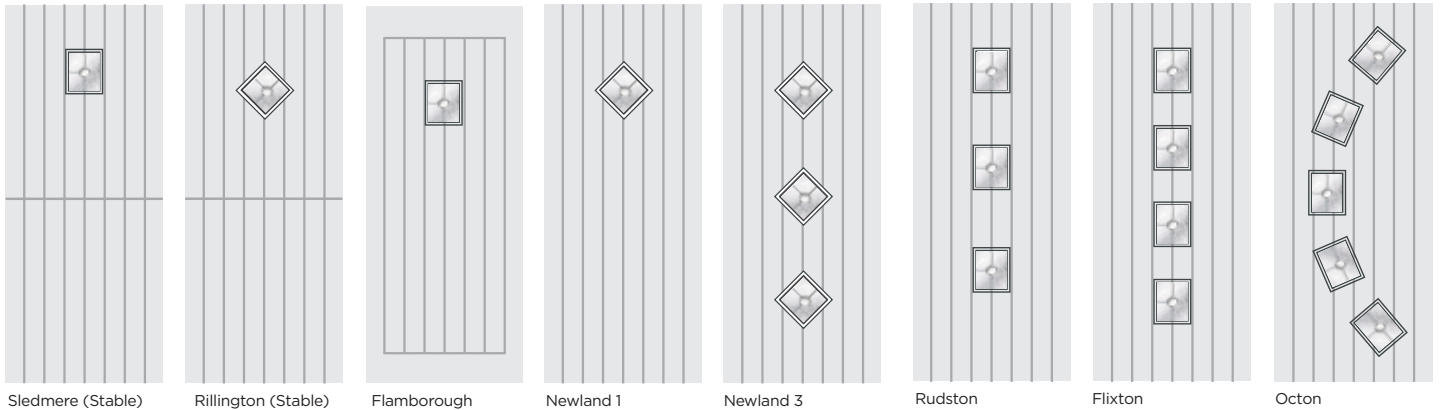

AVAILABLE DOOR STYLES