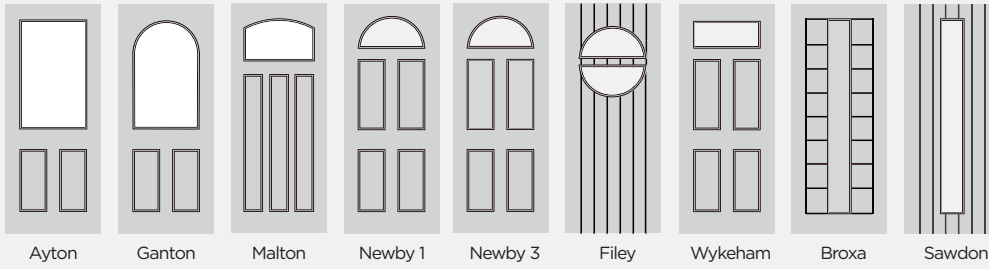

Specifying your Custom Etched Letters and Numbers is as easy as **1... 2... 3...**

1. Choose your Door Style...