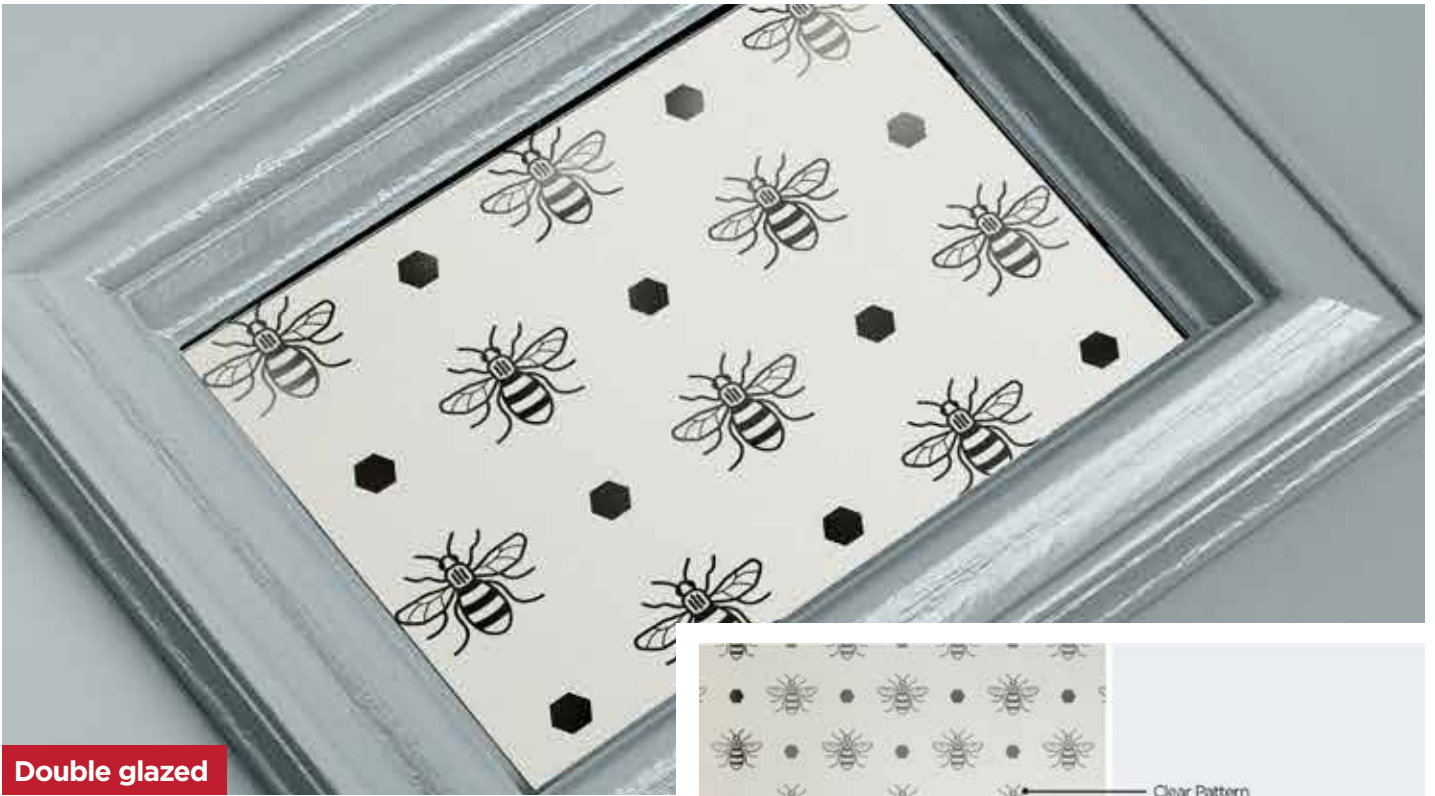

Dalby

Double glazed

VENETIAN BLINDS

Control light and privacy with instant fingertip control when you select an integrated door blind. This Venetian blind is cleverly encapsulated within the insulated glass cavity of this door to provide a zero maintenance blind. The blind can be raised, lowered and easily tilted using the unobtrusive fingertip control on the edge of the frame.

AVAILABLE DOOR STYLES

Ayton Cottage

Ayton

Wilton

WORKER BEE

The Worker Bee has always been an icon of hard work, but more recently, promotes the ideal of togetherness, hope and the future. It's roots have been based in Manchester for centuries – but can be seen across the UK as a symbol of nature. A portion of revenue from this product is donated to the 'We Love MCR Charity'.