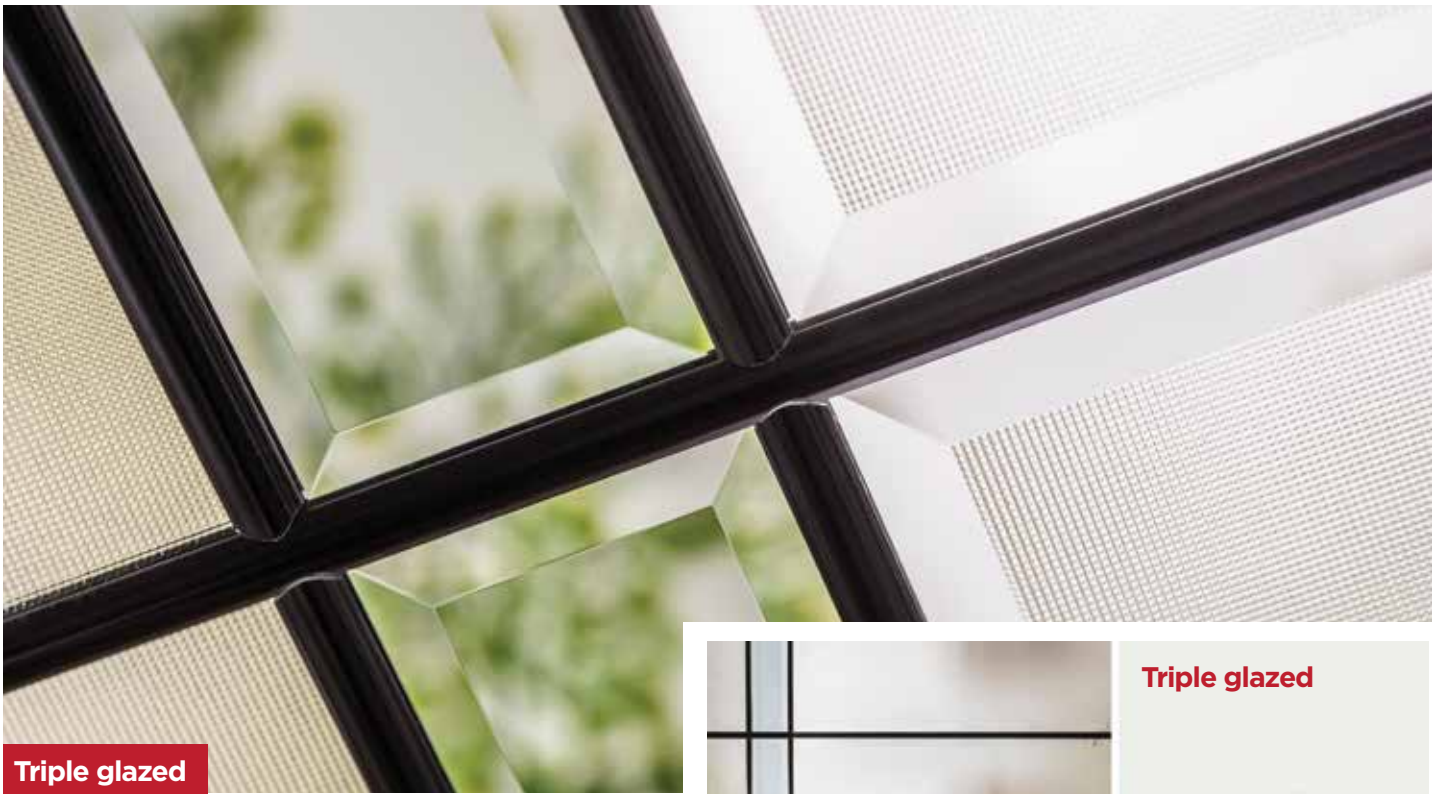

Sawdon

Broxa

Fordon

Wilton

Triple glazed

AURORA

With its simple clean lines and contemporary patterned glass, Aurora is modernity at its best. Using the latest weld-free coming technology in stunning matt black, the Aurora is a modern take on decorative glass which will complement beautifully any contemporary door.