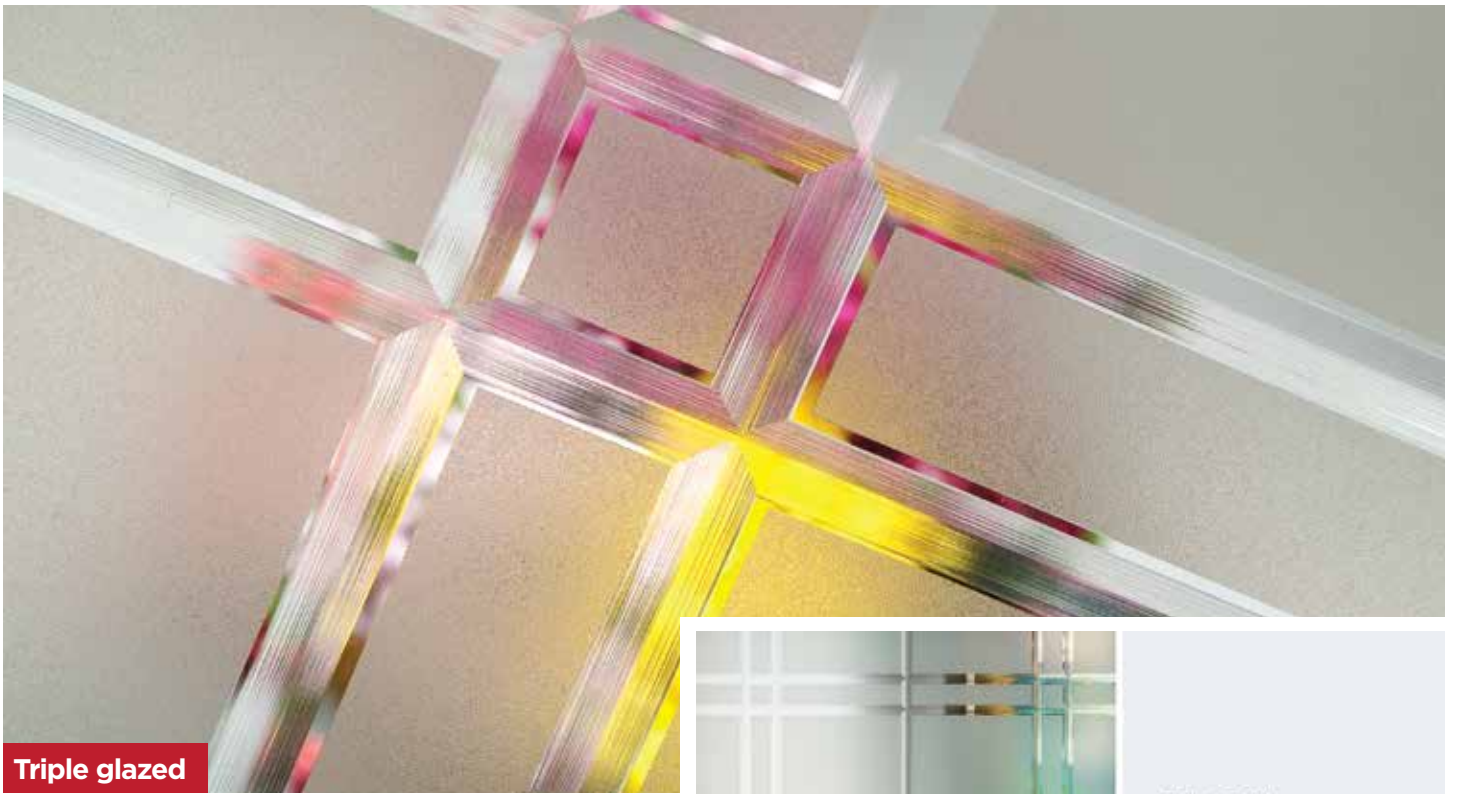

AVAILABLE DOOR STYLES

Sawdon

Broxa

Fordon

Triple glazed

LINEAR

Combining etched glass and clear brilliant cut lines, Linear is the epitome of contemporary minimalist style. The etched glass offers a high level of privacy whilst still allowing light to flood into your home.