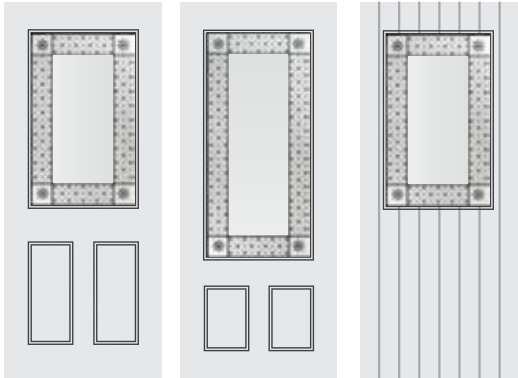

AVAILABLE DOOR STYLES