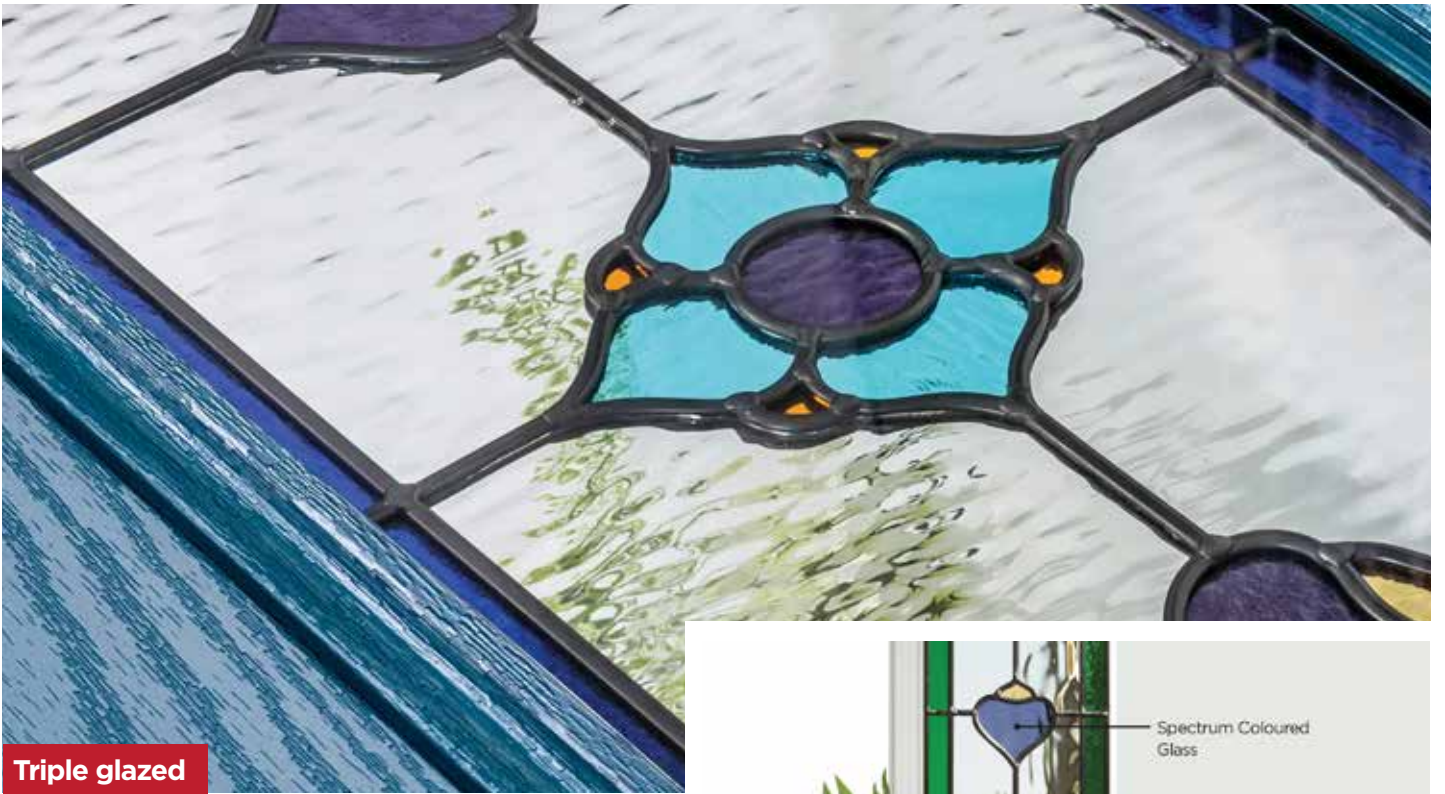

Triple glazed

DORCHESTER

Genuine coloured Spectrum Glass with blackened comes combine to create this stunning leadlight design, reminiscent of the Victorian era. With Dorchester, you can now have all the benefits of traditional leadlights, with the performance and thermal properties you would expect in your door.