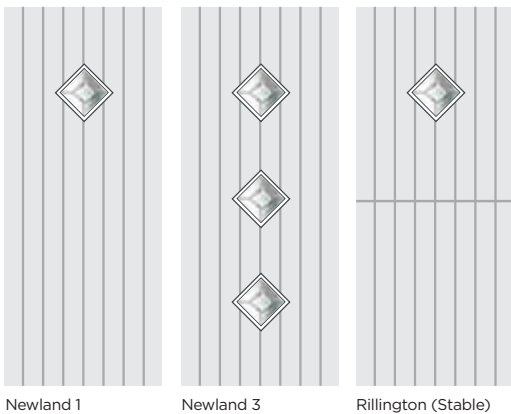

AVAILABLE DOOR STYLES

* Brass cameing is only available on selected door styles