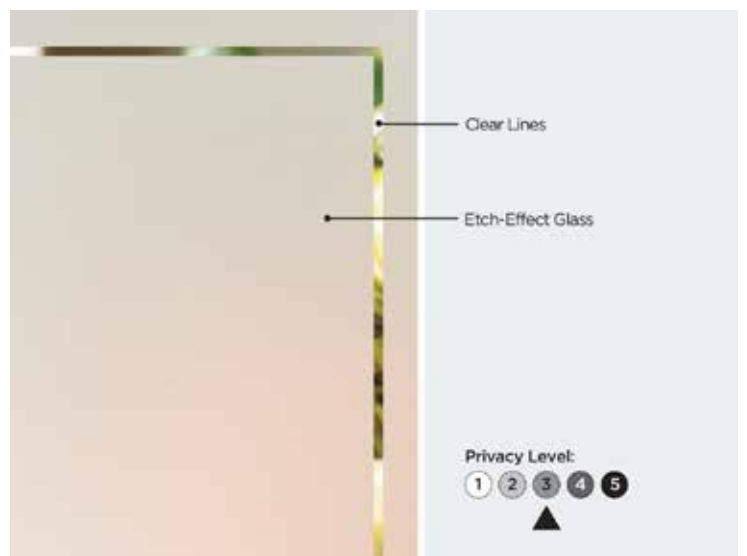

AVAILABLE DOOR STYLES

Laminated Double Glazed

VICTORIAN BORDER

Obscure delicately sandblasted glass combined with a crisp clear keyline gives Victorian Border a classical simplicity that is equally in place in contemporary and traditional doors.