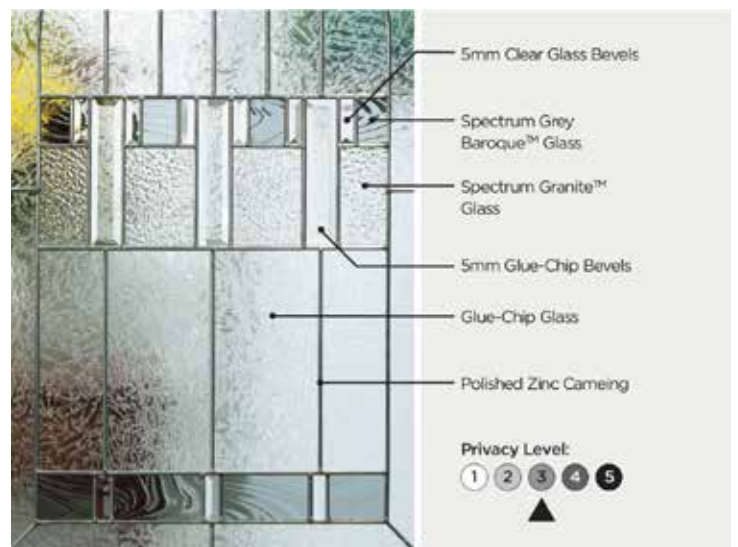

AVAILABLE DOOR STYLES

Scalby Ayton/Cottage Newby 1 & 3 Staxton 2 & 4 Wykeham 1 Flamborough Hackness Willerby

Rudston Flixton Brompton Irton Octon Filey Dalby Sledmere (Stable)

Triple glazed

ELEGANCE

Create a timeless and truly stunning visual statement. Fluid lines, generous curves and inspirational design combine with extraordinary craftsmanship to produce an outstanding focus for your home. Not surprisingly, it is one of our best selling Signature designs.