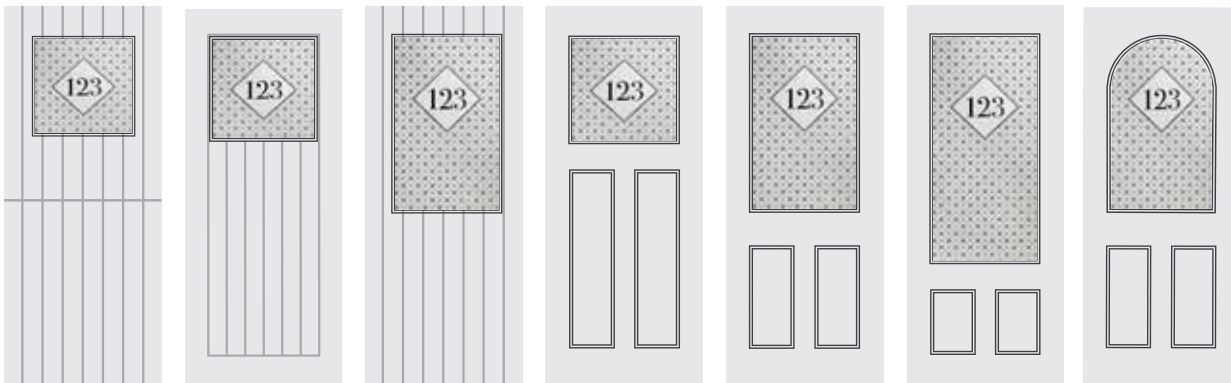

Octon

Flamborough

Dalby

Double glazed

MAYFAIR NUMBERS

The elegant Victorian Mayfair has proven to be one of our most popular heritage glass designs and is now available with the added personalisation of your house number etched into the design. As standard, the design comes with clear numbers against an etched background.

AVAILABLE DOOR STYLES

Pocklington (Stable)

Cropton Cottage

Ayton Cottage

Cropton

Ayton

Wilton

Ganton