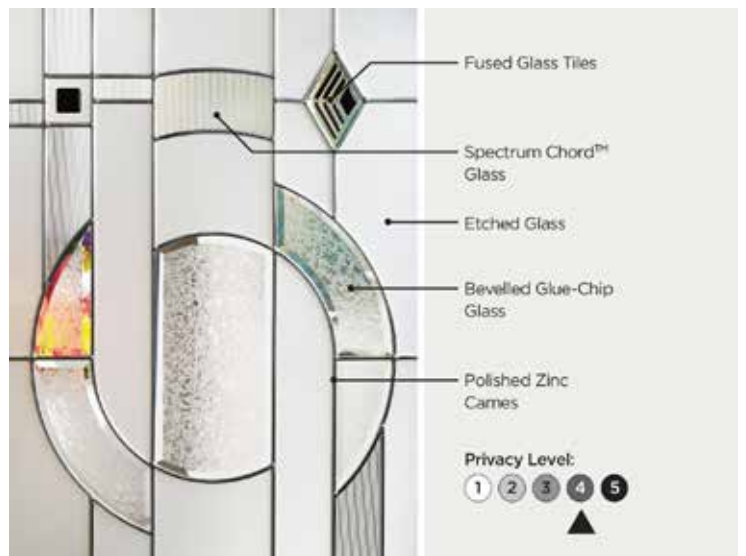

Triple glazed

MODENA

Combining hand-made fused glass tiles within a traditional manufactured zinc art unit, Modena combines heritage and modernity beautifully. The sweeping curves of the bevelled glass contrast effectively with the linear Chord™ glass and Fusion tiles and are set against an etched glass background.

AVAILABLE DOOR STYLES