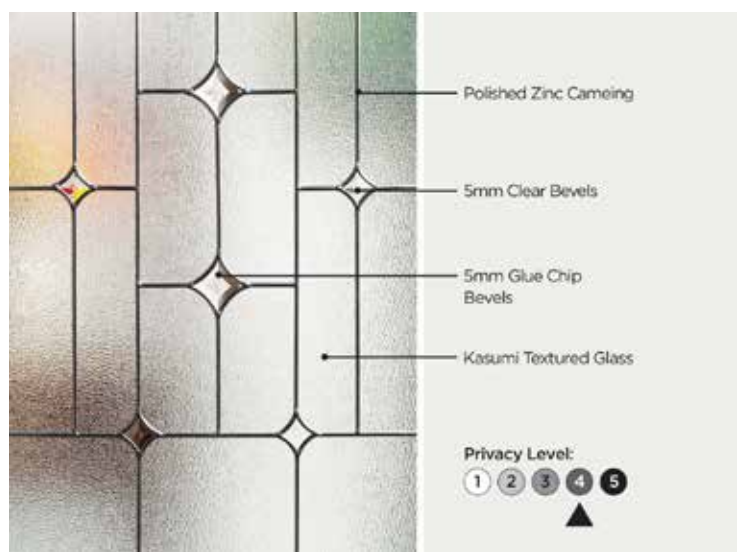

AVAILABLE DOOR STYLES

Scalby Muston Seamer Ayton Ganton Newby 1 & 3 Wykeham 1 Dalby

Hackness Willerby Irton Rillington (Stable) Newland 1 Newland 3 Filey Ayton Cottage

Triple glazed

ZINC ART STAR

Simple in design, Zinc Star combines glue chipped star bevels with a zinc cameing. The decorative bevelled elements stand out from the neutral obscure glass that surrounds them in striking fashion.

AVAILABLE DOOR STYLES

Laminated Double Glazed

VICTORIAN BORDER

Obscure delicately sandblasted glass combined with a crisp clear keyline gives Victorian Border a classical simplicity that is equally in place in contemporary and traditional doors.