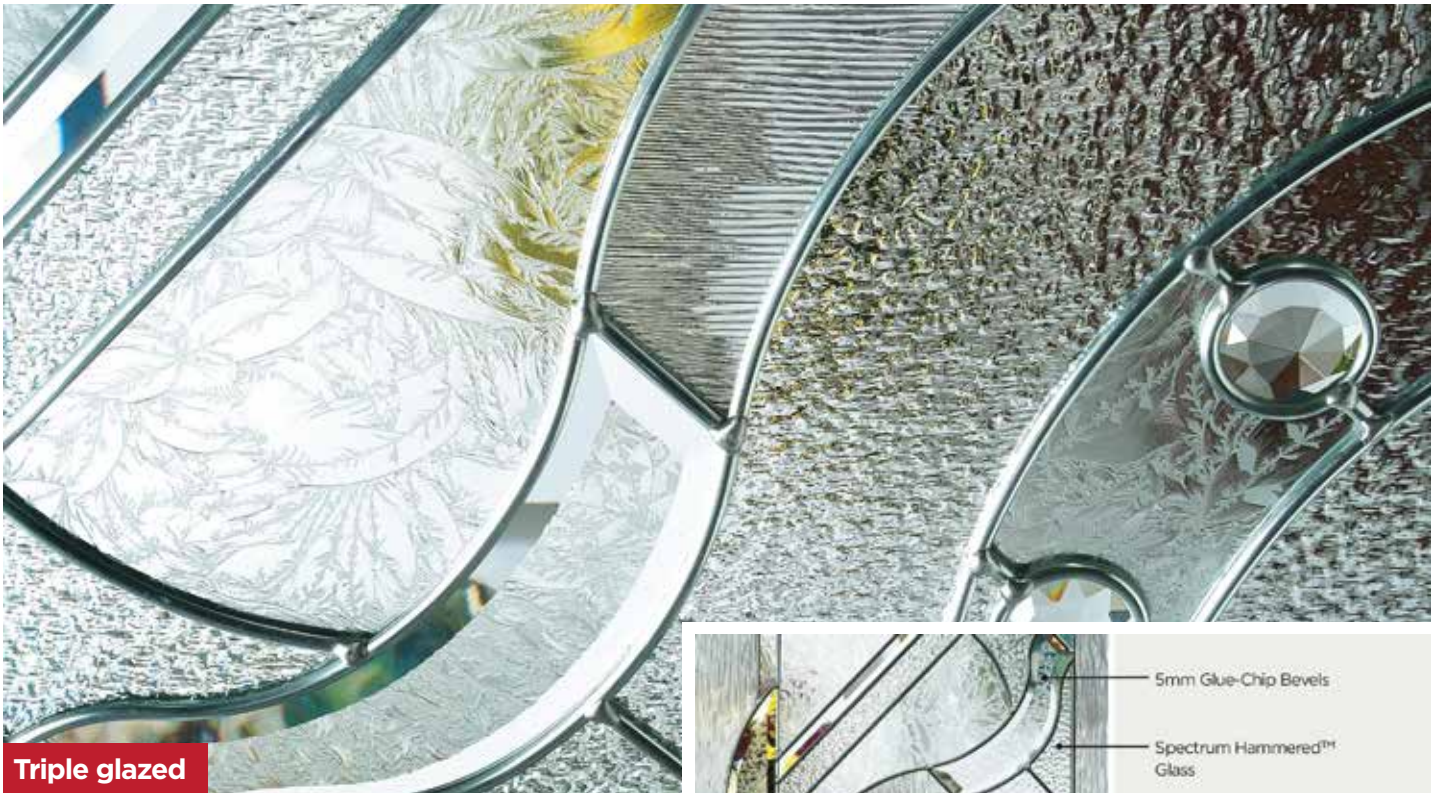

Willerby   Hackness   Filey   Ayton Cottage

Triple glazed

ABSTRACT

A rich visual symphony for the senses, this contemporary design pays homage to the curvaceous. If you want to make a unique style statement, you'll love the Abstract range. This dazzling fusion of multi-faceted jewels, cut textured glass pieces and hand bevelled glass will sparkle with the changing light.