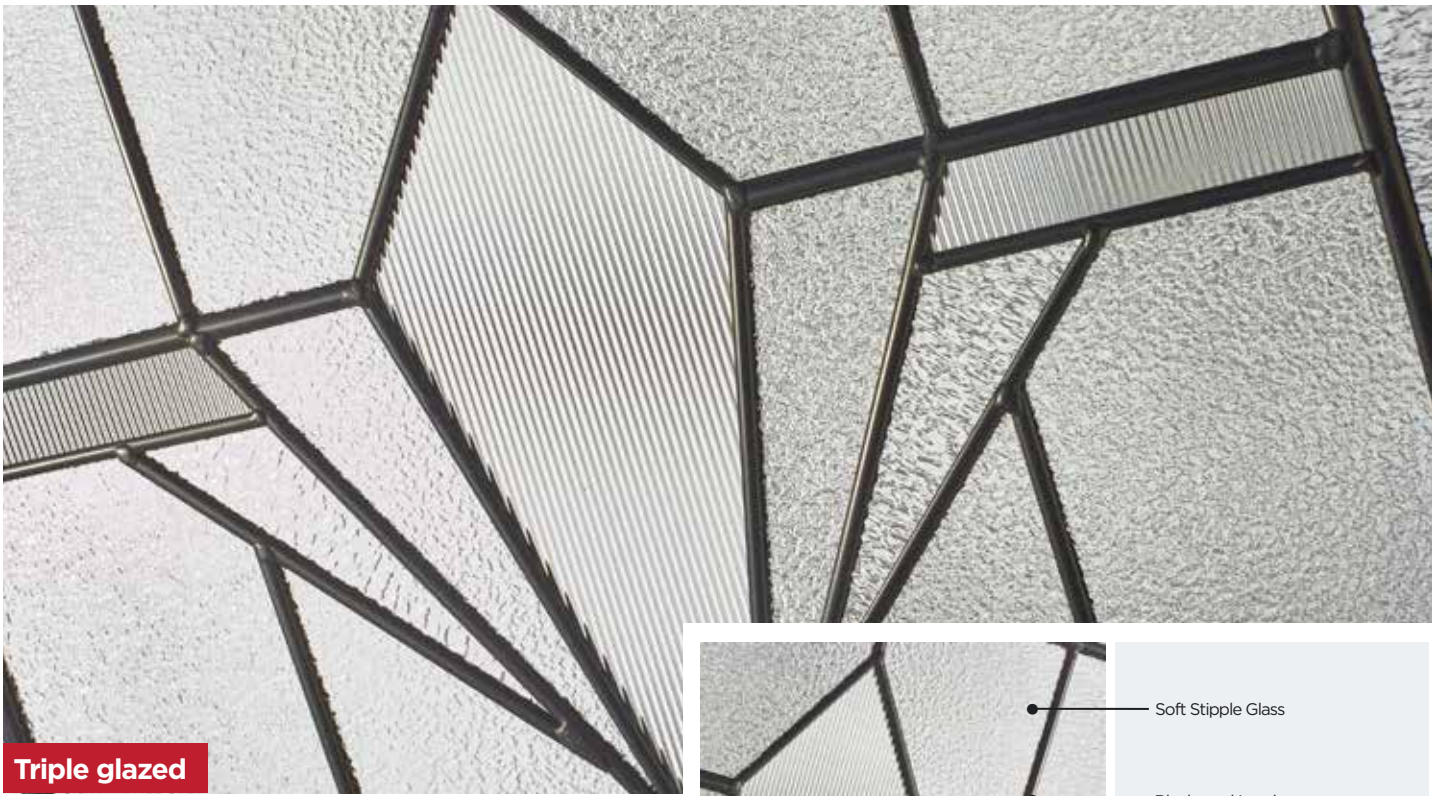

Triple glazed

BELMONT

With its Art Deco theme, Belmont is a perfect choice for those who value the traditional element of real stained glass design. Carefully chosen complimentary textured glass combined with black leaded comes, Belmont will suit all traditional style homes.