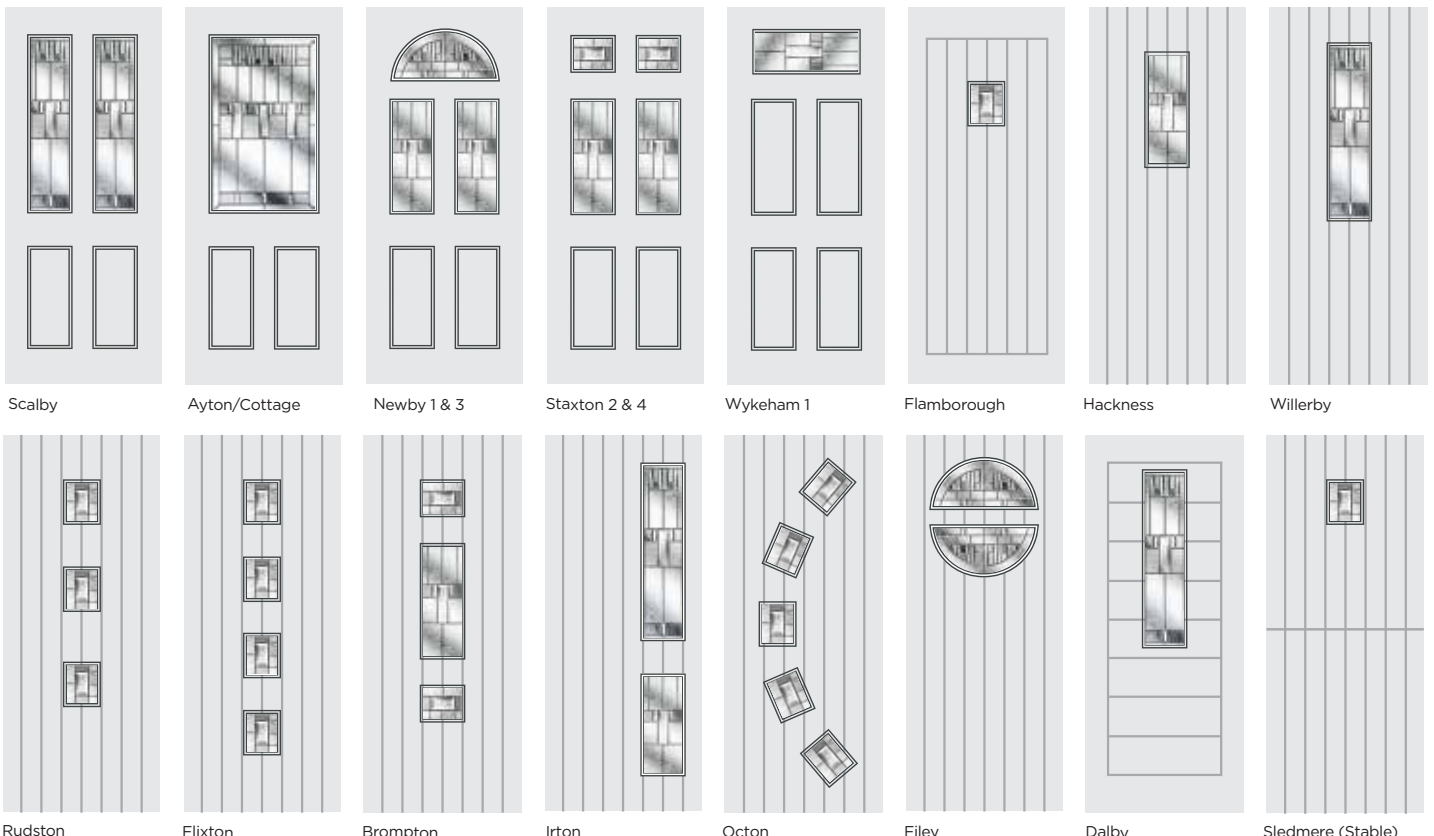

AVAILABLE DOOR STYLES

Scalby Newby 1 & 3 Wykeham 1 Malton Hackness Willerby Filey Dalby

Green

Blue

Amber

Triple glazed

PRAIRIE

Simplicity, balance and exceptional quality. The purity of this linear range draws its inspiration from Frank Lloyd Wright, one of America's greatest architects. Hints of cubism come together with leading edge glass technology to create a wonderful multi-textured finish and a surprisingly contemporary design.

AVAILABLE DOOR STYLES

Scalby Ayton/Cottage Newby 1 & 3 Staxton 2 & 4 Wykeham 1 Flamborough Hackness Willerby

Rudston Flixton Brompton Irton Octon Filey Dalby Sledmere (Stable)

Triple glazed

ELEGANCE

Create a timeless and truly stunning visual statement. Fluid lines, generous curves and inspirational design combine with extraordinary craftsmanship to produce an outstanding focus for your home. Not surprisingly, it is one of our best selling Signature designs.