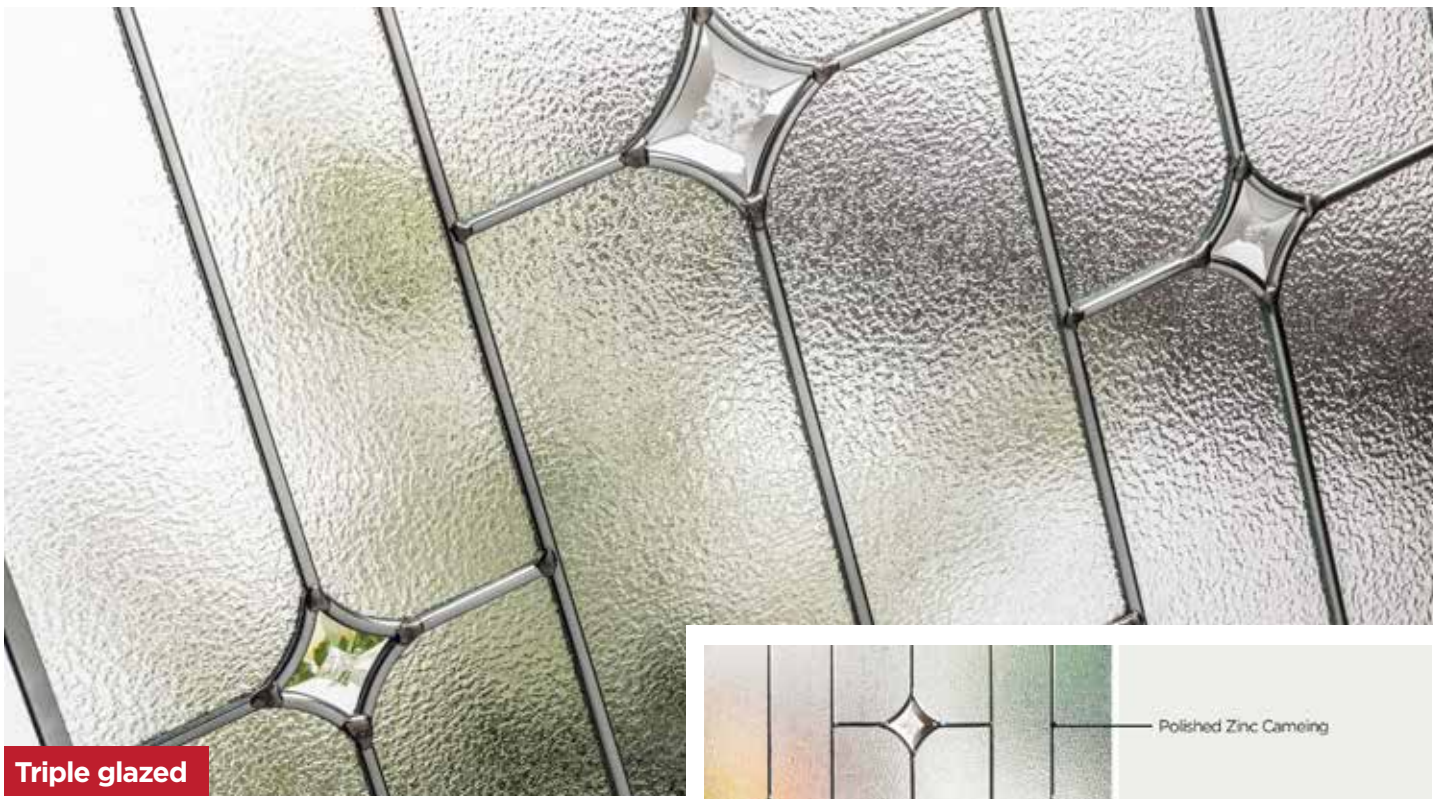

AVAILABLE DOOR STYLES

Scalby Muston Seamer Ayton Ganton Newby 1 & 3 Wykeham 1 Dalby

Hackness Willerby Irton Rillington (Stable) Newland 1 Newland 3 Filey Ayton Cottage

Triple glazed

ZINC ART STAR

Simple in design, Zinc Star combines glue chipped star bevels with a zinc cameing. The decorative bevelled elements stand out from the neutral obscure glass that surrounds them in striking fashion.