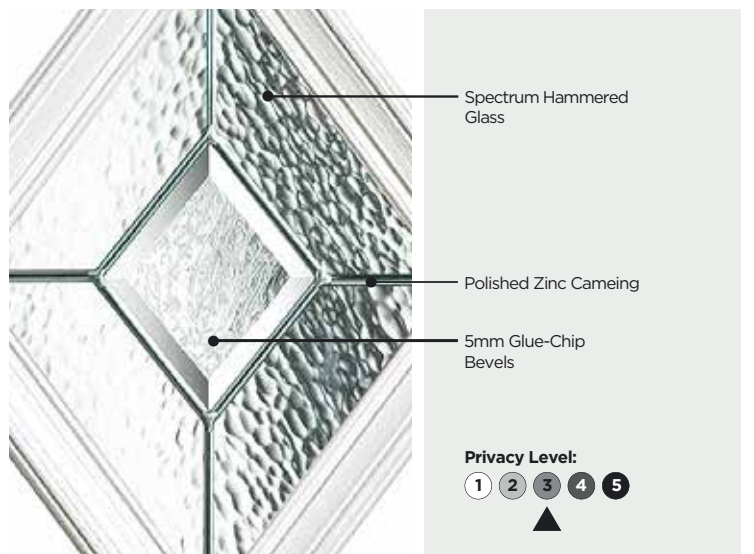

Triple glazed

SIMPLICITY

The epitome of minimalism and clean good looks. The symmetry of this classic design is reassuringly enduring and is another favourite in our Signature range. With polished zinc or genuine brass* cameing and an appealing multi-textured inset finish, this design looks at home in any setting.

AVAILABLE DOOR STYLES

* Brass cameing is only available on selected door styles

Laminated Triple Glazed

DIAMOND CUT

A true classic. Beautifully handcrafted, this eye-catching diamond theme range bears all the hallmarks of quality, good taste and quiet refinement. The pleasing geometry of the brilliant cut recurring diamond motif, complemented by etch effect glass, bring privacy and security to your home.