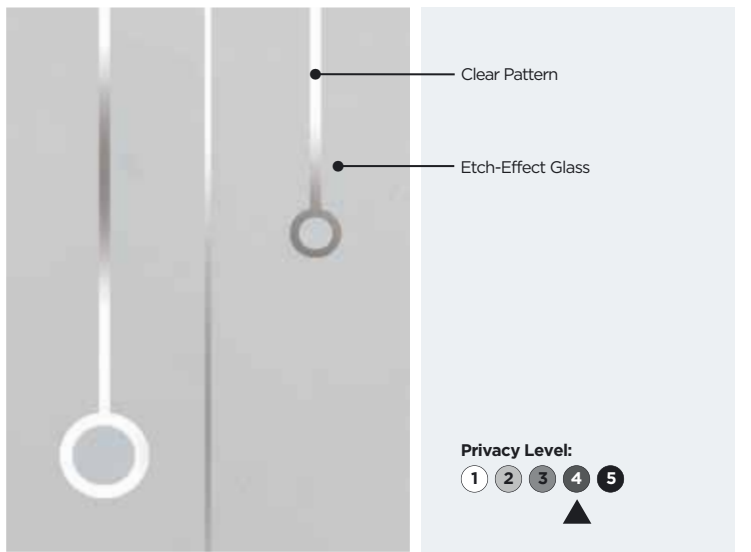

AVAILABLE DOOR STYLES

Scalby

Seamer

Muston

Willerby

Dalby

Double glazed

SPHERE

This striking glass design combines sleek clear vertical patterns with sophisticated etch-effect detailing, creating a contemporary statement that enhances any space. Offering a high privacy level (4 out of 5), it allows light to flow through while ensuring comfort and discretion.