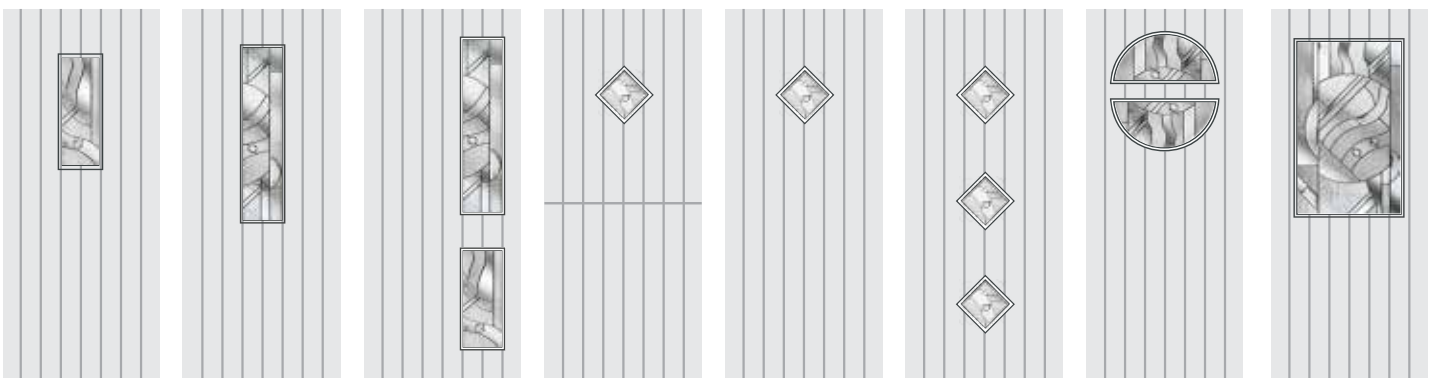

Scalby   Muston   Seamer   Ayton   Ganton   Newby 1 & 3   Wykeham 1   Dalby