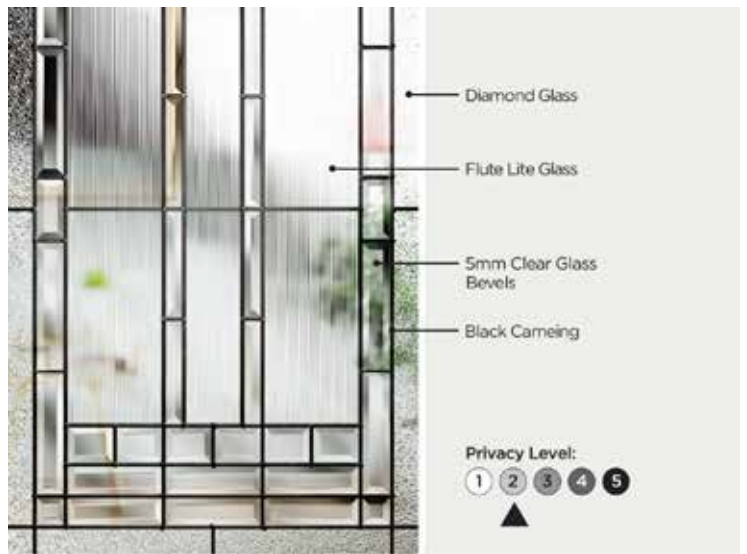

AVAILABLE DOOR STYLES

Laminated Double Glazed

VICTORIAN BORDER

Obscure delicately sandblasted glass combined with a crisp clear keyline gives Victorian Border a classical simplicity that is equally in place in contemporary and traditional doors.