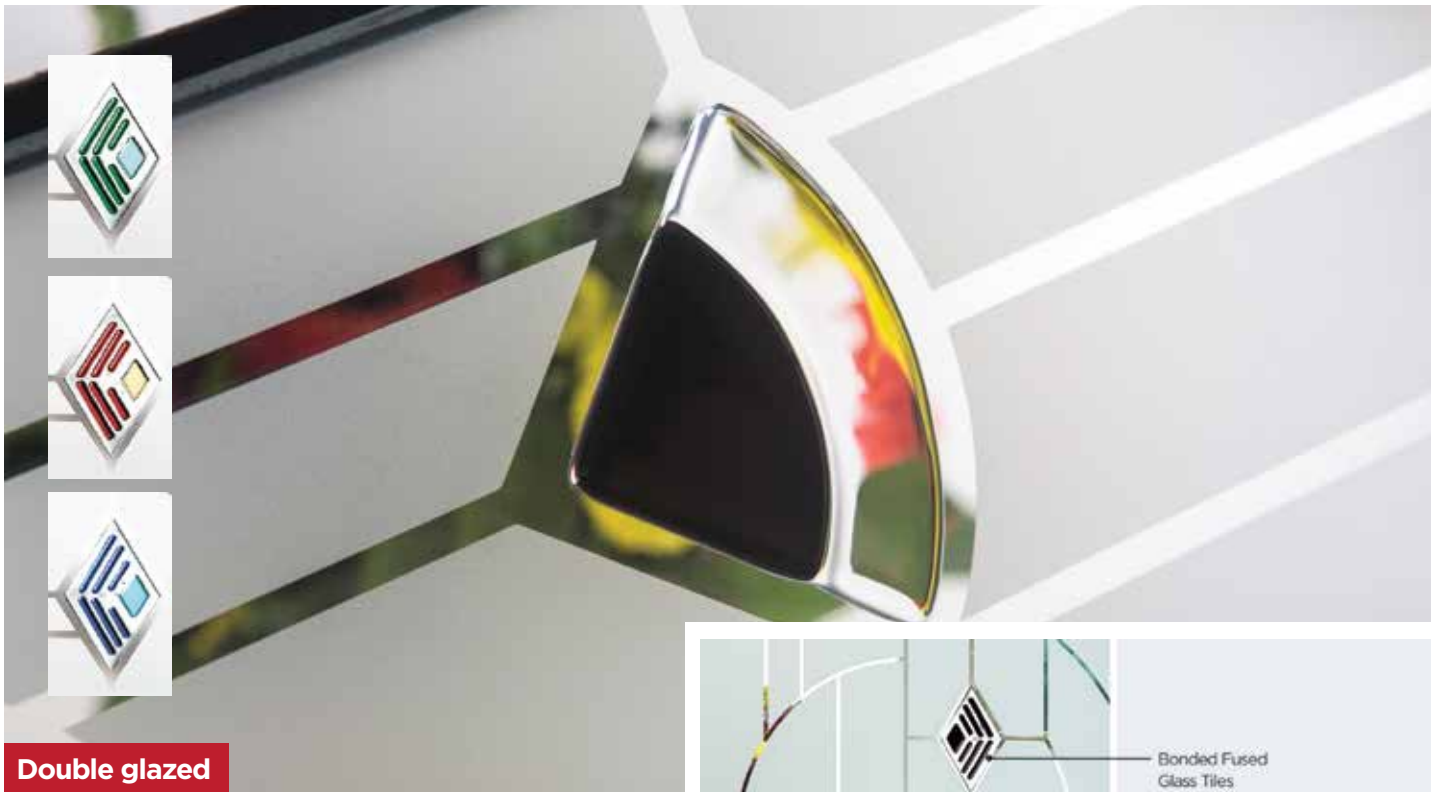

AVAILABLE DOOR STYLES

Sledmere (Stable)

Flamborough

Rudston

Flixton

Octon

Staxton 2

Ganton

Double glazed

MURANO

Inspired by the masters of elegance, the Murano 'oozes' Italian flair and charm. An imaginative fusion of linear motifs and bold sweeping curves, Murano is our most popular design in our Etch and Fusion Art range. With the option of five colourways to complement your door colour, it creates a truly personal statement.