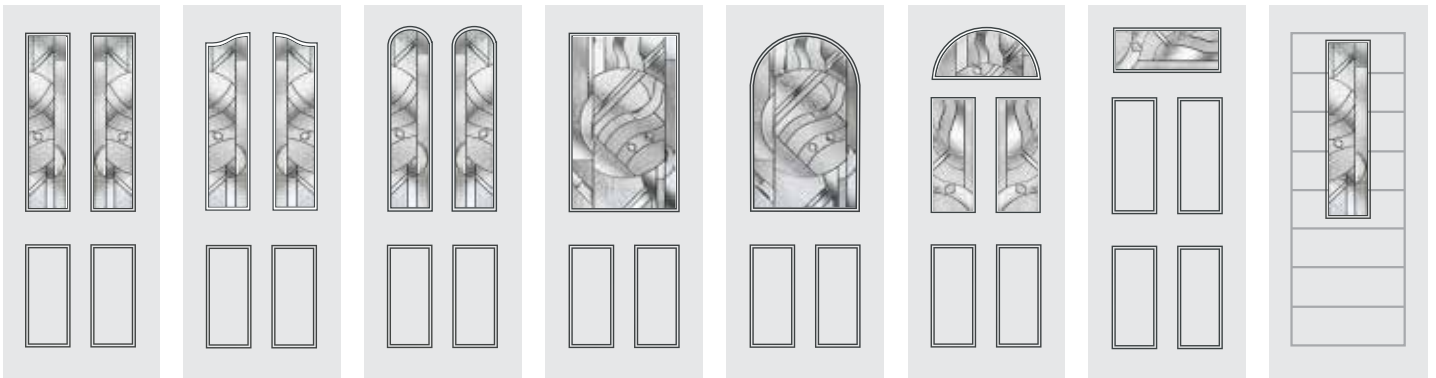

AVAILABLE DOOR STYLES