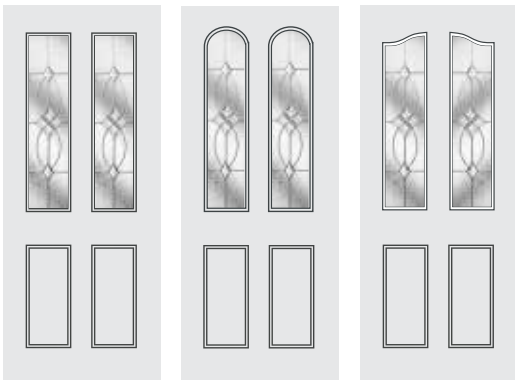

AVAILABLE DOOR STYLES