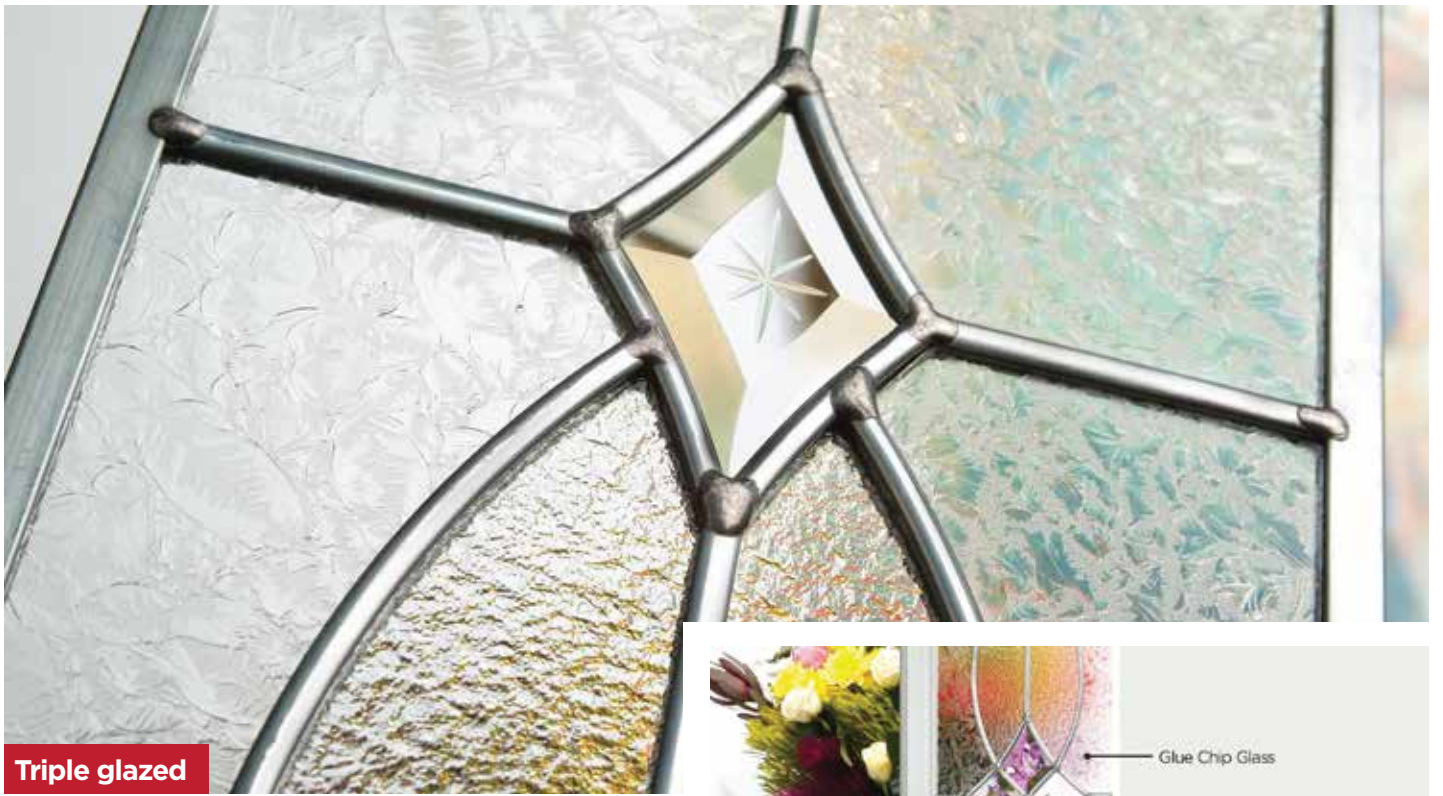

Ayton

Ayton Cottage

Triple glazed

FLAIR

Effortless elegance and eye-catching style combine to create a stunning focal point. The sweeping polished zinc comes combine beautifully with the combination of the ever popular glue chip and kasumi textured glasses to create a simple minimalist design option.