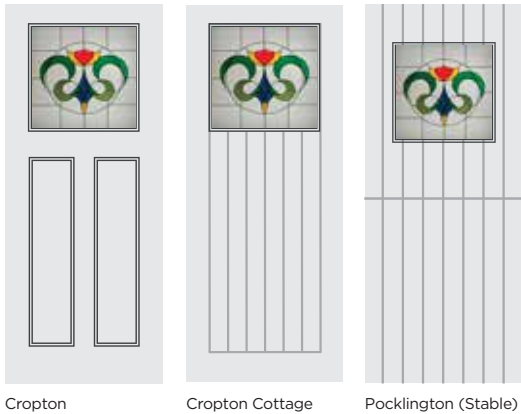

AVAILABLE DOOR STYLES

Double glazed

GROSVENOR

With its intricate sandblasted element, this classic etched style provides you with a perfect balance of simplicity and traditional craftsmanship. A certain head turner for anyone that appreciates the age old techniques of a bygone era combined with modern manufacturing technologies.

AVAILABLE DOOR STYLES

Ayton

Wilton

Ayton Cottage

Double glazed

SAVOY

The Savoy design captures the vibrancy of traditional stained glass, with stunning colours on a satin background. This allows plenty of light to flow through the glass, making it a perfect choice for beautiful traditional looks combined with ample privacy.

AVAILABLE DOOR STYLES

Cropton

Cropton Cottage

Pocklington (Stable)

Triple glazed

BELMONT

With its Art Deco theme, Belmont is a perfect choice for those who value the traditional element of real stained glass design. Carefully chosen complimentary textured glass combined with black leaded comes, Belmont will suit all traditional style homes.