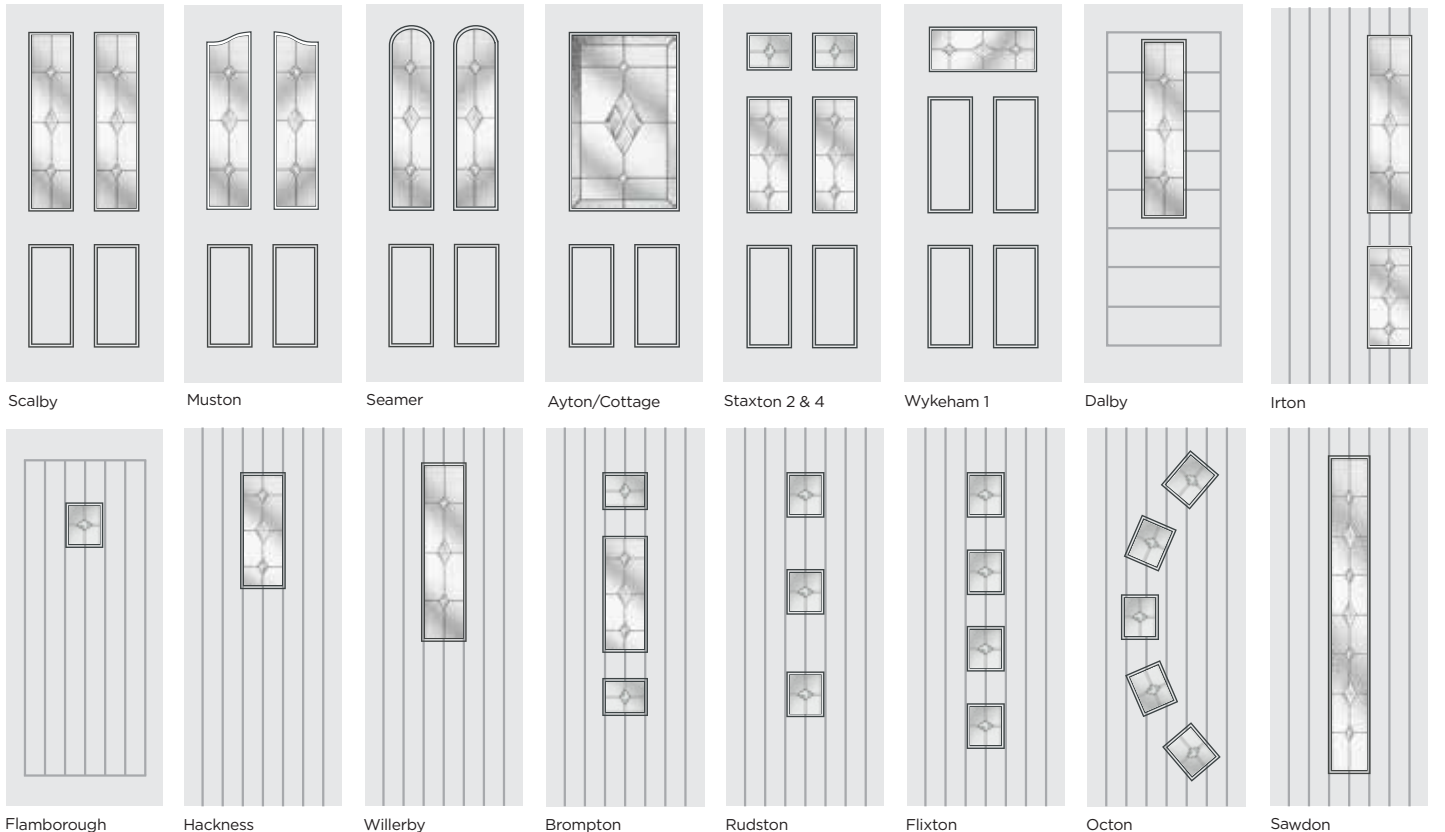

AVAILABLE DOOR STYLES

Scalby

Muston

Seamer

Ayton/Cottage

Staxton 2 & 4

Wykeham 1

Dalby

Irton

Flamborough

Hackness

Willerby

Brompton

Rudston

Flixton

Octon

Sawdon