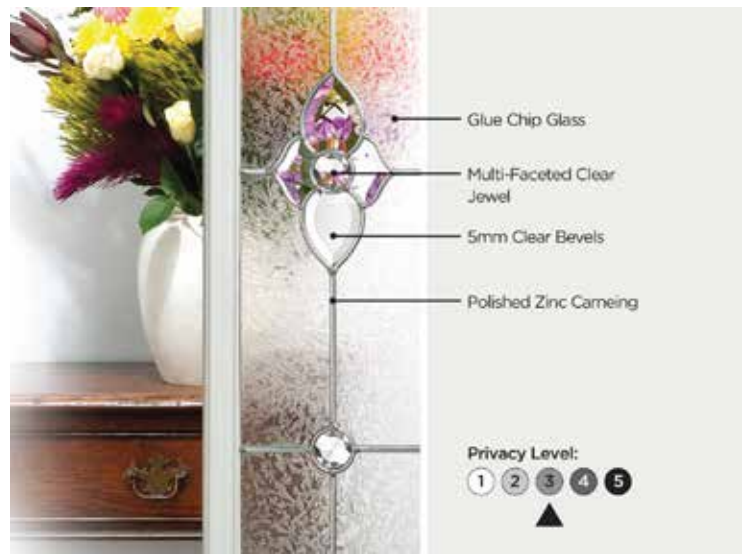

Broxa

Fordon

Triple glazed

FINESSE

Light refracting and a joy to the senses, the delicate floral motifs of the Finesse design, combined with the glistening multi-faceted jewels, are guaranteed to transform the entrance to your home. Using the ever-popular glue-chip glass, Finesse provides a delicate and subtle decorative option for any door.