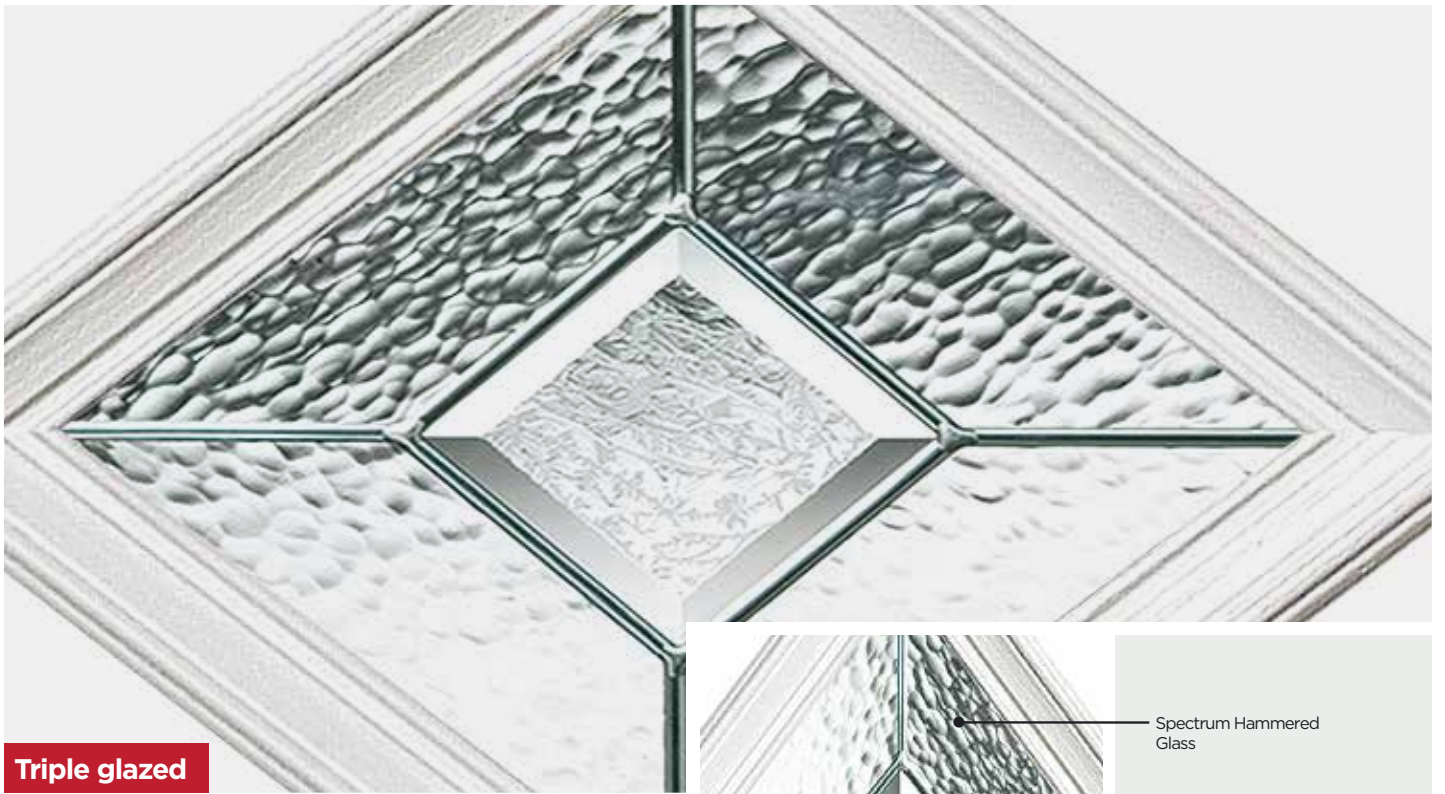

Triple glazed

SIMPLICITY

The epitome of minimalism and clean good looks. The symmetry of this classic design is reassuringly enduring and is another favourite in our Signature range. With polished zinc or genuine brass* cameing and an appealing multi-textured inset finish, this design looks at home in any setting.