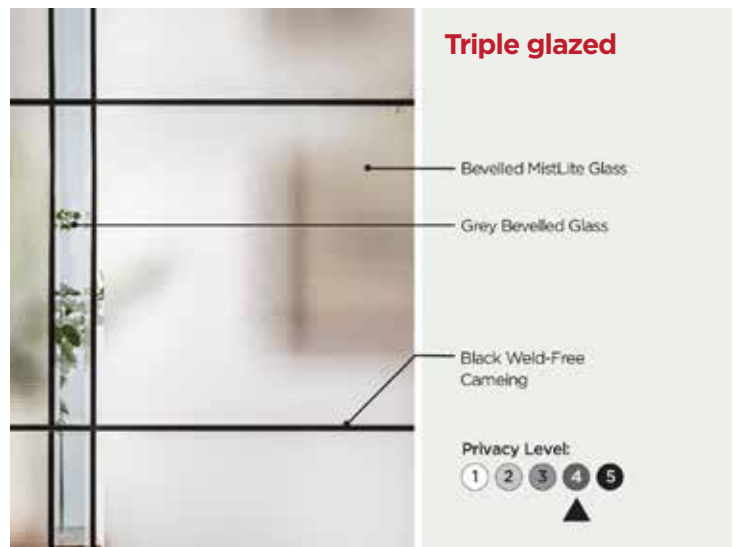

Triple glazed

AURORA

With its simple clean lines and contemporary patterned glass, Aurora is modernity at its best. Using the latest weld-free coming technology in stunning matt black, the Aurora is a modern take on decorative glass which will complement beautifully any contemporary door.

AVAILABLE DOOR STYLES