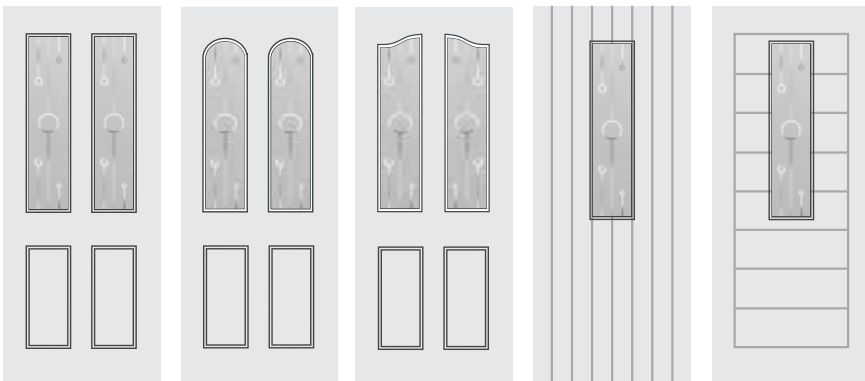

AVAILABLE DOOR STYLES