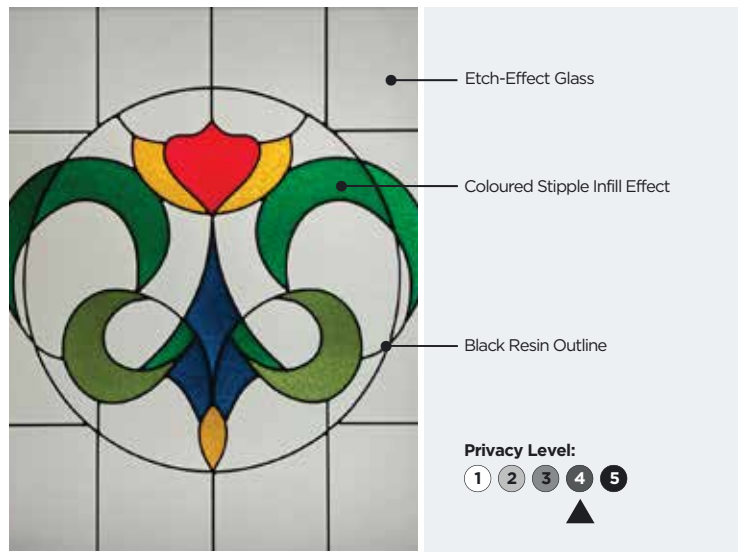

Dalby

Double glazed

VENETIAN BLINDS

Control light and privacy with instant fingertip control when you select an integrated door blind. This Venetian blind is cleverly encapsulated within the insulated glass cavity of this door to provide a zero maintenance blind. The blind can be raised, lowered and easily tilted using the unobtrusive fingertip control on the edge of the frame.

AVAILABLE DOOR STYLES

Double glazed

GROSVENOR

With its intricate sandblasted element, this classic etched style provides you with a perfect balance of simplicity and traditional craftsmanship. A certain head turner for anyone that appreciates the age old techniques of a bygone era combined with modern manufacturing technologies.

AVAILABLE DOOR STYLES

Ayton

Wilton

Ayton Cottage

Double glazed

SAVOY

The Savoy design captures the vibrancy of traditional stained glass, with stunning colours on a satin background. This allows plenty of light to flow through the glass, making it a perfect choice for beautiful traditional looks combined with ample privacy.