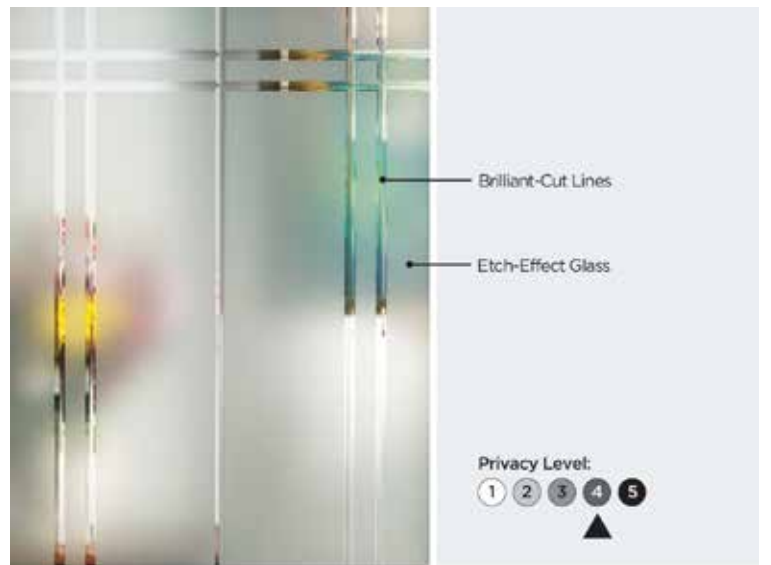

AVAILABLE DOOR STYLES

Sawdon

Broxa

Fordon

Triple glazed

LINEAR

Combining etched glass and clear brilliant cut lines, Linear is the epitome of contemporary minimalist style. The etched glass offers a high level of privacy whilst still allowing light to flood into your home.