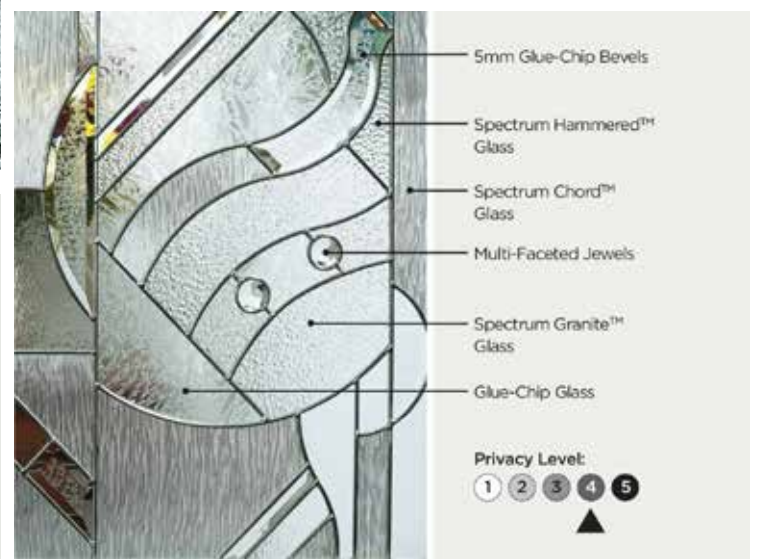

AVAILABLE DOOR STYLES

Scalby Muston Seamer Ayton Ganton Newby 1 & 3 Wykeham 1 Dalby

Hackness Willerby Irton Rillington (Stable) Newland 1 Newland 3 Filey Ayton Cottage

Triple glazed

ZINC ART STAR

Simple in design, Zinc Star combines glue chipped star bevels with a zinc cameing. The decorative bevelled elements stand out from the neutral obscure glass that surrounds them in striking fashion.