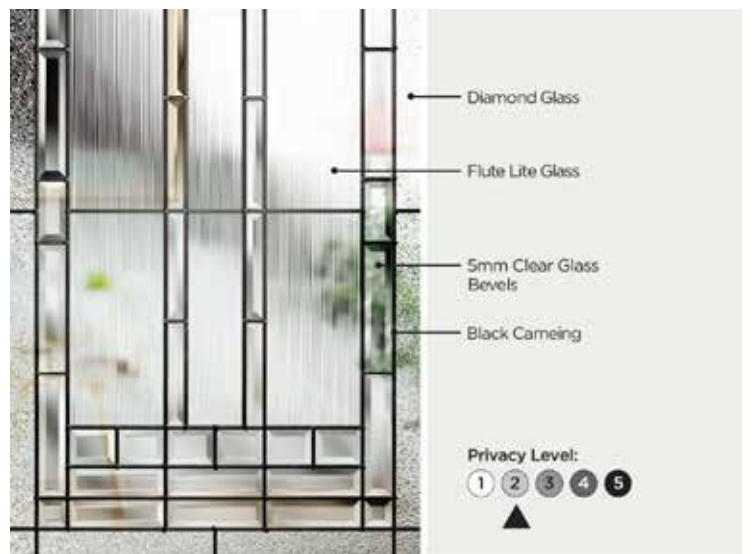

AVAILABLE DOOR STYLES

Scalby

Muston

Seamer

Dalby

Willerby

Malton

Cropton