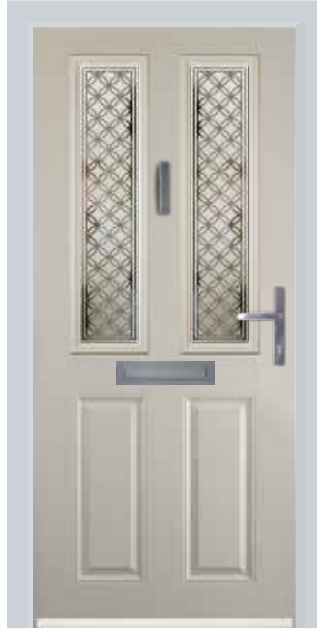

Clarendon | Cream