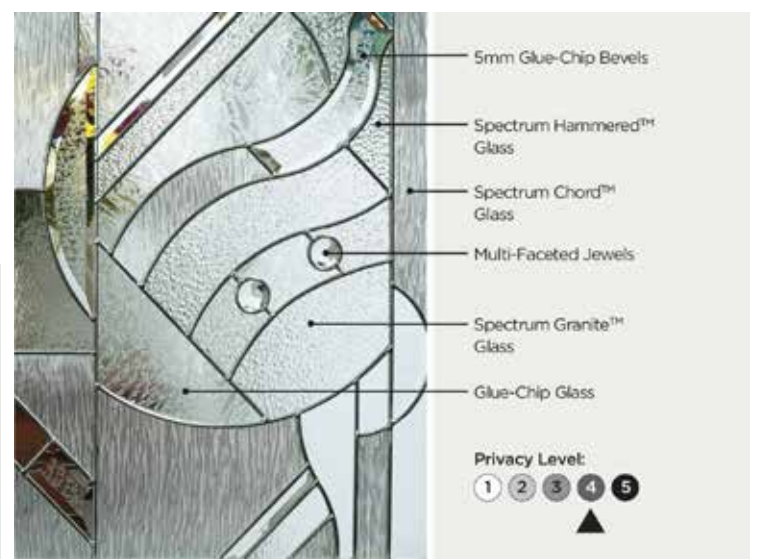

AVAILABLE DOOR STYLES

Staxton 2

Ayton

Ganton

Sledmere (Stable)

Flamborough

Rudston

Flixton

Octon

Ayton Cottage

Triple glazed

ABSTRACT

A rich visual symphony for the senses, this contemporary design pays homage to the curvaceous. If you want to make a unique style statement, you'll love the Abstract range. This dazzling fusion of multi-faceted jewels, cut textured glass pieces and hand bevelled glass will sparkle with the changing light.

AVAILABLE DOOR STYLES

All our doors are available with plain obscure glass

Five levels of privacy on our Pilkington Textured Glass are available, graded from 1 (least obscure) to 5 (most obscure)

Satin / Opal™ | Level 5