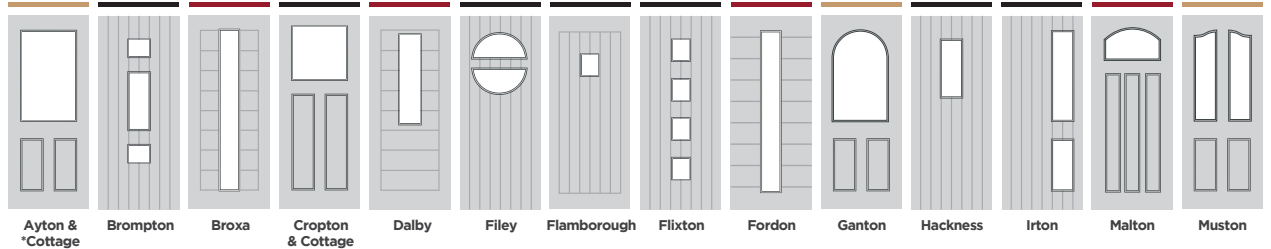

Available in oak and rosewood on both internal & external
*Ayton Cottage external only

Available in oak and rosewood on external only

Not Available in oak or rosewood

	Ayton & Cottage	Brompton	Broxa	Cropton & Cottage	Dalby	Filey	Flamborough	Flixton	Fordon	Ganton	Hackness	Irton	Malton	Muston
T Abstract	✓				✓	✓				✓	✓	✓		✓
Aurora			✓						✓					
Belmont	✓													
Bullseye														
Clarendon	✓	✓	✓		✓		✓	✓	✓		✓	✓		
T Diamond Cut	✓						✓	✓		✓				
T Dorchester					✓	✓					✓	✓	✓	
Elan	✓	✓			✓		✓	✓			✓	✓		✓
T Elegance	✓				✓	✓				✓	✓			✓
Etch	✓	✓	✓	✓	✓	✓			✓	✓	✓	✓	✓	✓
Etch Lines			✓		✓				✓					
Finesse							✓	✓						
Flair					✓									✓
Grosvenor	✓													
Horizon			✓						✓					
Kensington	✓	✓	✓	✓	✓	✓	✓	✓	✓	✓	✓	✓	✓	
Linear	✓		✓		✓				✓					✓
Manhattan			✓						✓					
T Mayfair Numbers	✓			✓						✓				
Modena							✓	✓		✓				
Murano	✓	✓			✓	✓	✓	✓		✓	✓	✓		✓
New Orleans				✓	✓								✓	✓
T Plain Obscure	✓	✓	✓	✓	✓	✓	✓	✓	✓	✓	✓	✓	✓	✓
T Prairie	✓	✓			✓	✓	✓	✓		✓	✓	✓		✓
Reflections	✓	✓			✓	✓	✓	✓			✓	✓	✓	✓
Savoy				✓										
Simplicity														
T Sphere					✓									✓
Trio Cameo					✓		✓	✓						✓
Venetian Blind	✓													
T Victorian Border	✓	✓	✓	✓	✓	✓	✓	✓	✓		✓	✓		
Worker Bee		✓		✓	✓						✓	✓	✓	✓
T Zinc Art Star		✓			✓	✓	✓	✓			✓	✓		✓