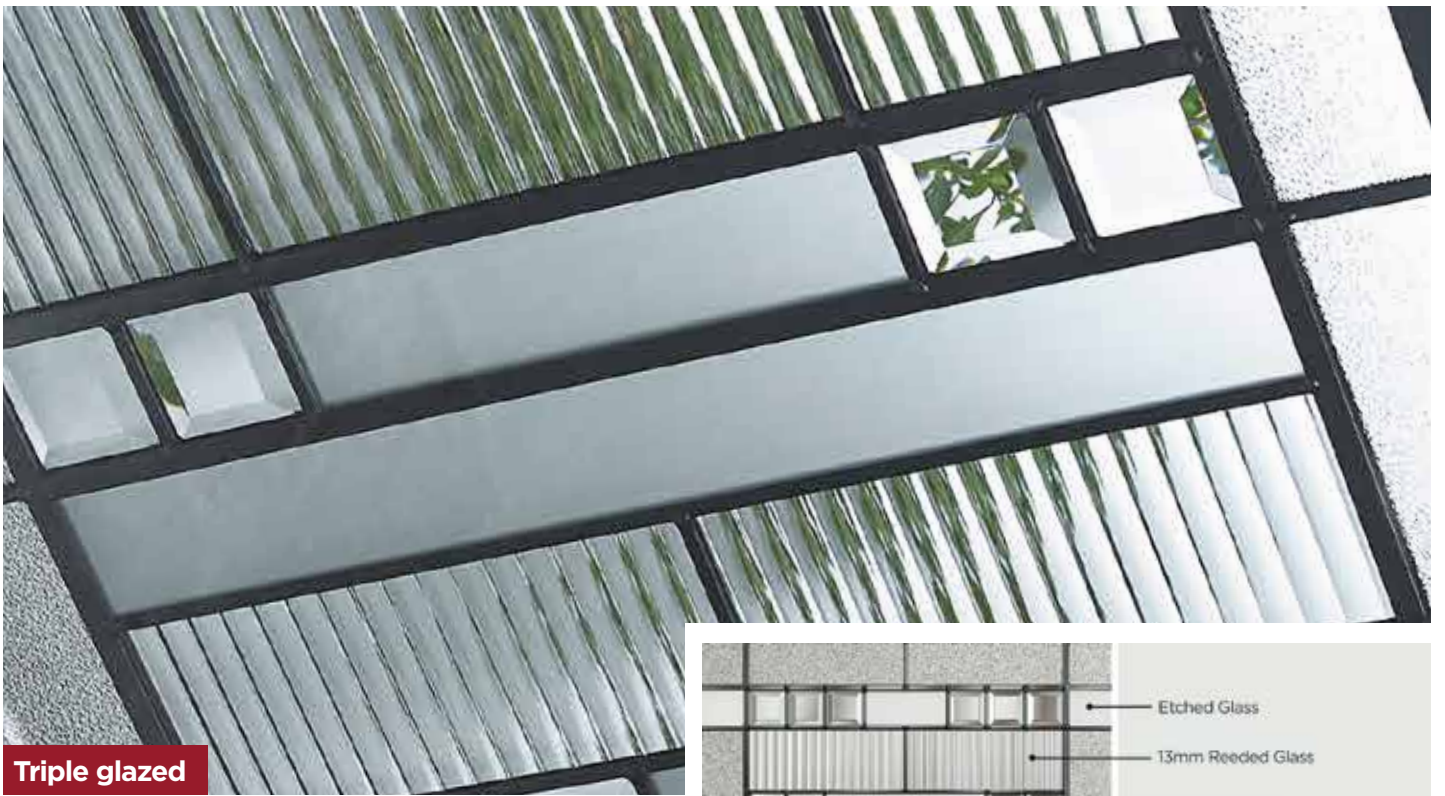

AVAILABLE DOOR STYLES

Sawdon

Broxa

Fordon

Triple glazed

MANHATTAN

Utilising flat black caming, on-trend Reeded glass and simple bevel shapes, the design is inspired by the Art Deco styling featured in 1930's Manhattan architecture. Our decorative glass combines many of the features seen in the Industrial-Heritage style revival that is so popular in current interior design trends.