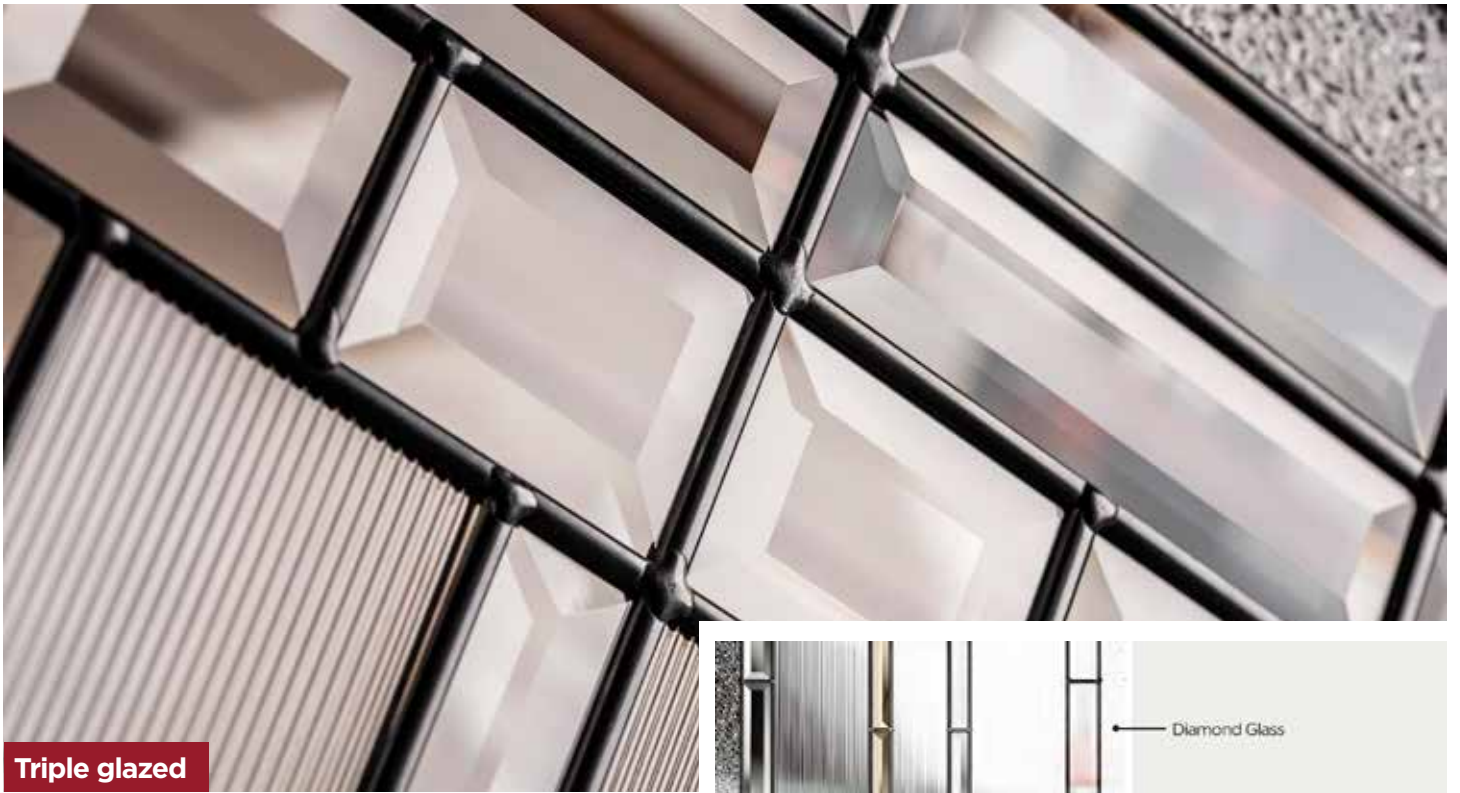

Triple glazed

NEW ORLEANS

The complex bevelled design combined with stunning textured glass creates a design with undoubted kerb appeal and 'Wow Factor'. New Orleans combines the opulence and architecturally inspired design flair associated with the 'Big Easy' and is undoubtedly set to become one of our most popular designs.