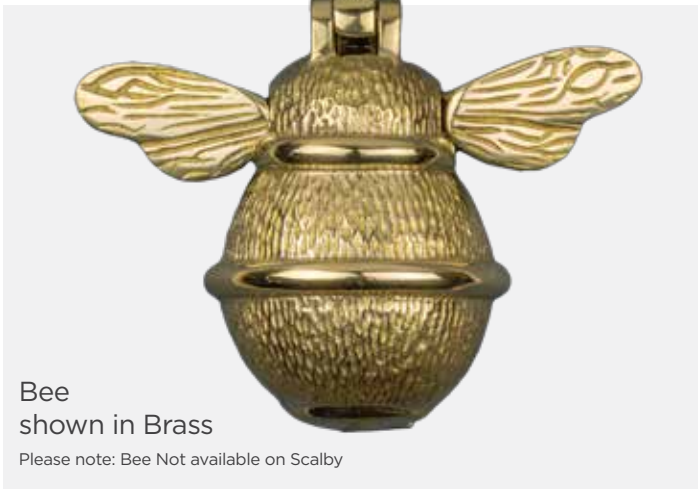

Bee
shown in Brass

Please note: Bee Not available on Scalby

Highland Cow
shown in Pewter

Bee Hive
shown in Satin

Dragonfly
shown in Nickel

Our Handcrafted finishes are backed by a generous 2-year warranty, offering protection against corrosion while allowing the brass to naturally patina, adding depth and character over time. This finish is designed to age gracefully, creating a unique look that enhances its charm as the years go by.