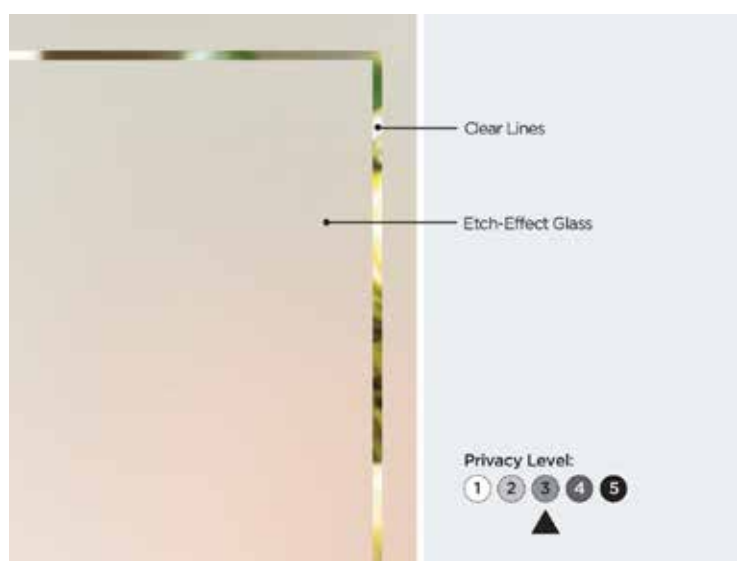

Dalby

Green

Blue

Amber

Laminated Double Glazed

VICTORIAN BORDER

Obscure delicately sandblasted glass combined with a crisp clear keyline gives Victorian Border a classical simplicity that is equally in place in contemporary and traditional doors.