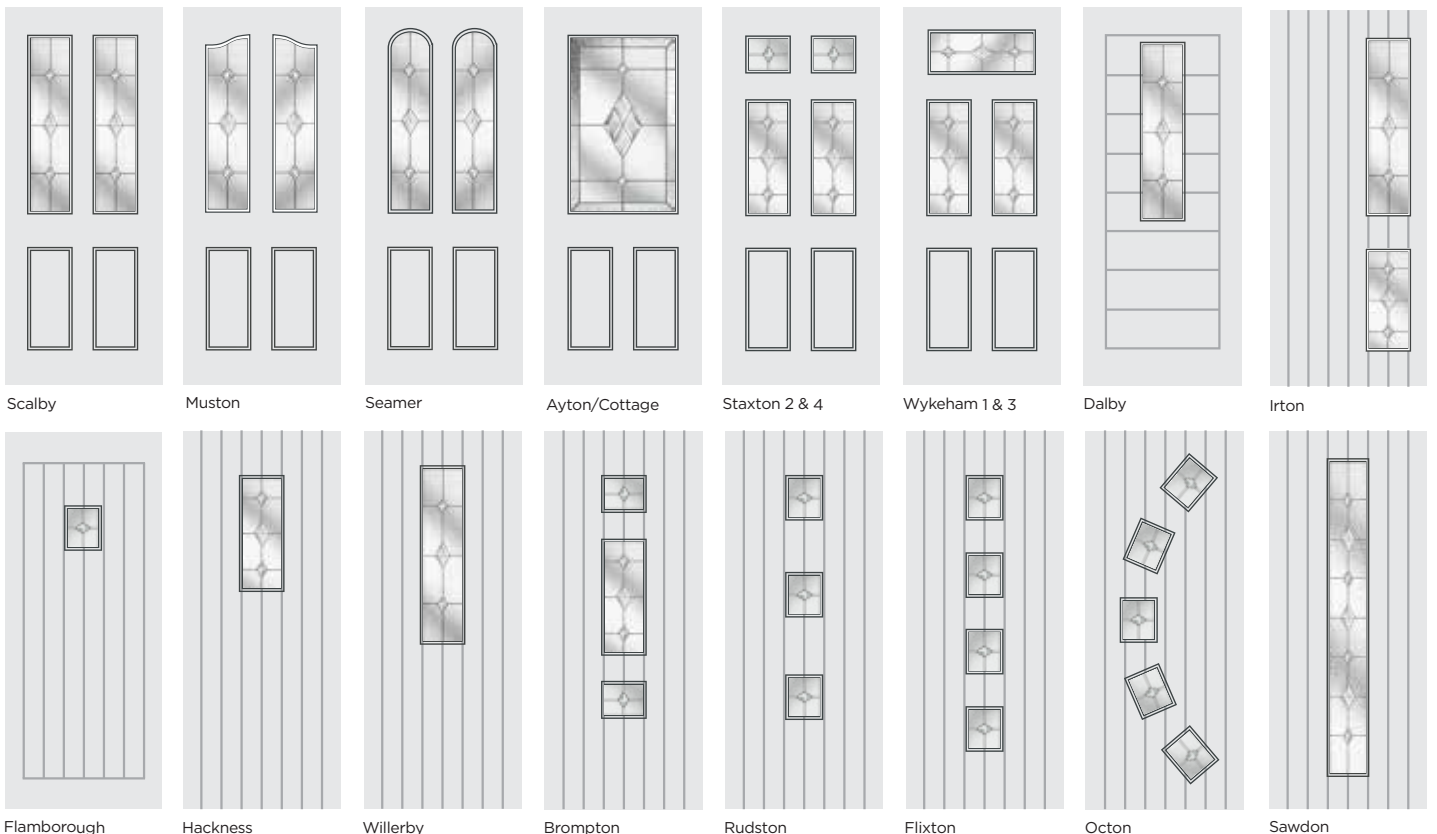

Broxa

Laminated Triple Glazed

ELAN

Featuring the ever-popular Glue Chip patterned glass, Elan features beautiful brilliant-cut bevels accompanied by clear glass bevels, complementing above and below. An incredibly popular design, it has a high level of light transmission with delicate design features.

AVAILABLE DOOR STYLES

Triple glazed

ZINC ART STAR

Simple in design, Zinc Star combines glue chipped star bevels with a zinc cameing. The decorative bevelled elements stand out from the neutral obscure glass that surrounds them in striking fashion.