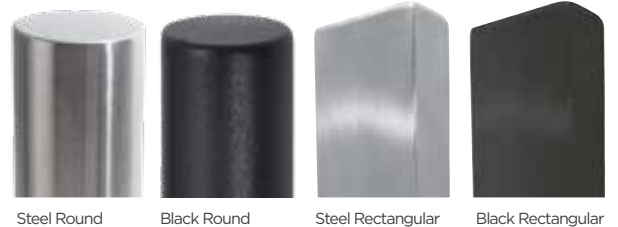

ALL PULL FURNITURE FEATURED IS USED IN CONJUNCTION WITH OUR KEY-WIND LOCK

NB: A 'Pull Knob' is usually used with a 'key wind door' and will be fitted to the outside of the door. Ask your installer for details. A key-wind door will be supplied with a thumbturn cylinder.