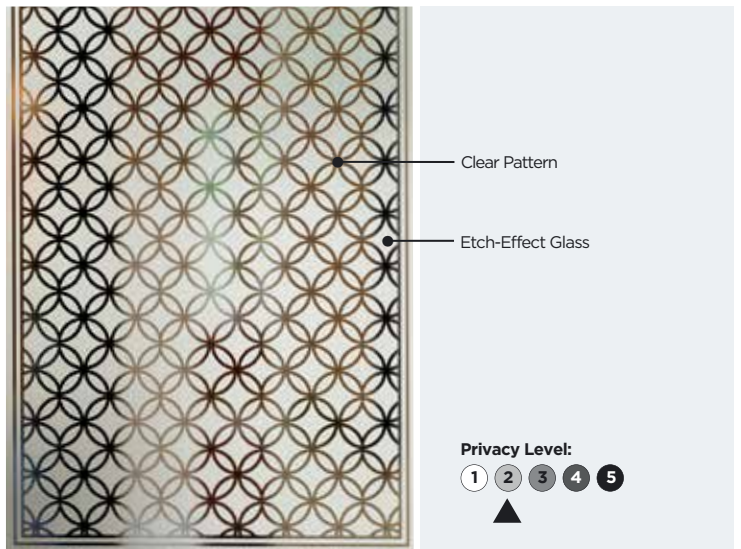

AVAILABLE DOOR STYLES

Triple glazed

ZINC ART STAR

Simple in design, Zinc Star combines glue chipped star bevels with a zinc cameing. The decorative bevelled elements stand out from the neutral obscure glass that surrounds them in striking fashion.

AVAILABLE DOOR STYLES

Definitive Collection Exclusive

Laminated Double Glazed

CLARENDON

With its intricate etched patterning, Clarendon brings elegance and charm to both contemporary and traditional homes. A highlight of our Definitive Collection, this bespoke design offers timeless appeal with a modern twist, ensuring it remains a favourite for years to come.

AVAILABLE DOOR STYLES

Double glazed

MAYFAIR NUMBERS

The elegant Victorian Mayfair has proven to be one of our most popular heritage glass designs and is now available with the added personalisation of your house number etched into the design. As standard, the design comes with clear numbers against an etched background.