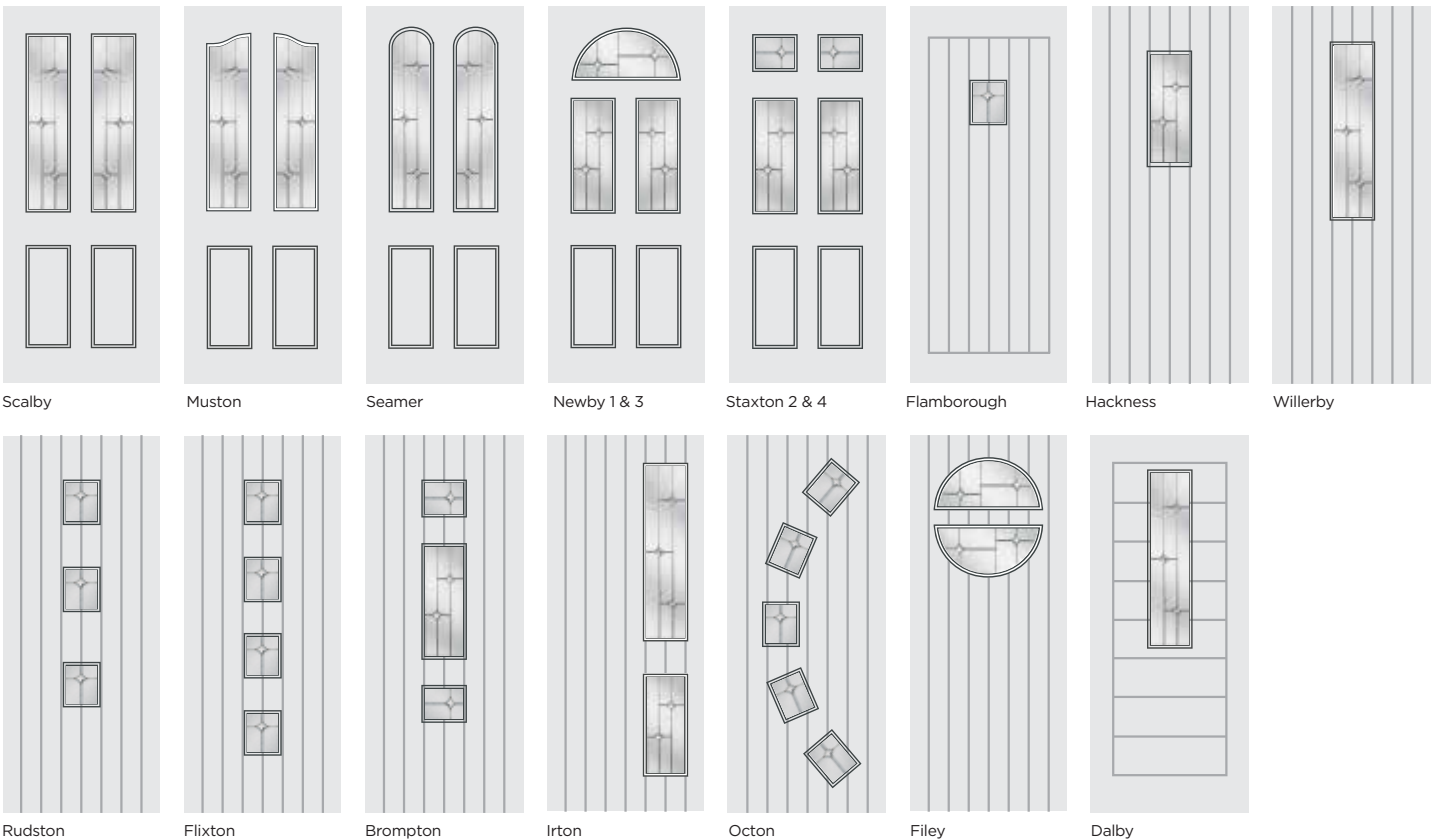

Broxa

Laminated Triple Glazed

ELAN

Featuring the ever-popular Glue Chip patterned glass, Elan features beautiful brilliant-cut bevels accompanied by clear glass bevels, complementing above and below. An incredibly popular design, it has a high level of light transmission with delicate design features.

AVAILABLE DOOR STYLES

Triple glazed

ZINC ART STAR

Simple in design, Zinc Star combines glue chipped star bevels with a zinc cameing. The decorative bevelled elements stand out from the neutral obscure glass that surrounds them in striking fashion.

AVAILABLE DOOR STYLES

Definitive Collection Exclusive

Laminated Double Glazed

CLARENDON

With its intricate etched patterning, Clarendon brings elegance and charm to both contemporary and traditional homes. A highlight of our Definitive Collection, this bespoke design offers timeless appeal with a modern twist, ensuring it remains a favourite for years to come.

AVAILABLE DOOR STYLES

Double glazed

MAYFAIR NUMBERS

The elegant Victorian Mayfair has proven to be one of our most popular heritage glass designs and is now available with the added personalisation of your house number etched into the design. As standard, the design comes with clear numbers against an etched background.