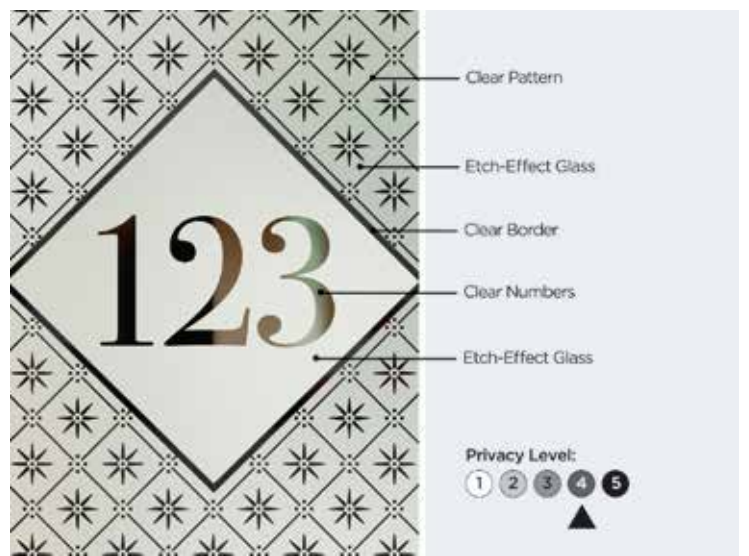

AVAILABLE DOOR STYLES

Definitive Collection Exclusive

Laminated Double Glazed

CLARENDON

With its intricate etched patterning, Clarendon brings elegance and charm to both contemporary and traditional homes. A highlight of our Definitive Collection, this bespoke design offers timeless appeal with a modern twist, ensuring it remains a favourite for years to come.

AVAILABLE DOOR STYLES

Double glazed

MAYFAIR NUMBERS

The elegant Victorian Mayfair has proven to be one of our most popular heritage glass designs and is now available with the added personalisation of your house number etched into the design. As standard, the design comes with clear numbers against an etched background.

AVAILABLE DOOR STYLES

Pocklington (Stable)

Cropton Cottage

Ayton Cottage

Cropton

Ayton

Wilton

Ganton