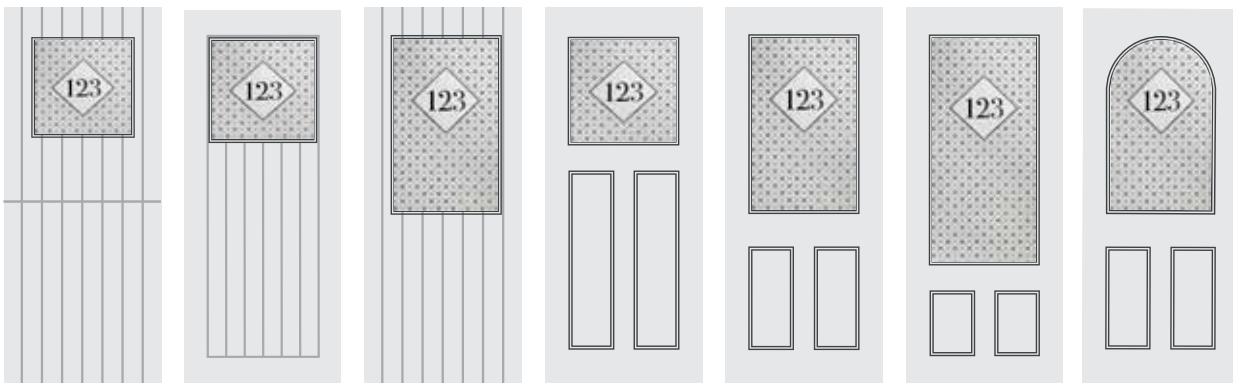

AVAILABLE DOOR STYLES

Pocklington (Stable)

Cropton Cottage

Ayton Cottage

Cropton

Ayton

Wilton

Ganton