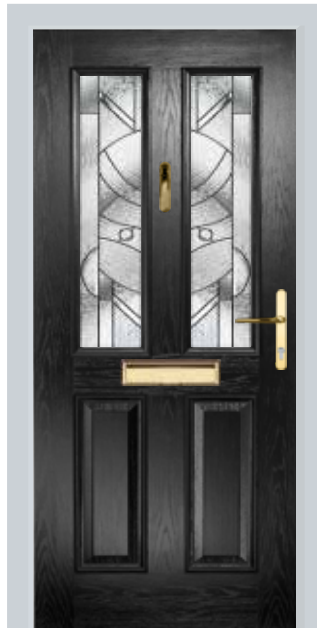

Elegance | Agate Grey

Abstract | Black

Victorian Border | Anthracite Grey

5 keys supplied with every door

3 star high security cylinder as standard

The colours of the doors and glass shown in this brochure are for guidance only and may vary owing to the limitations of the photographic, reproduction and printing processes.