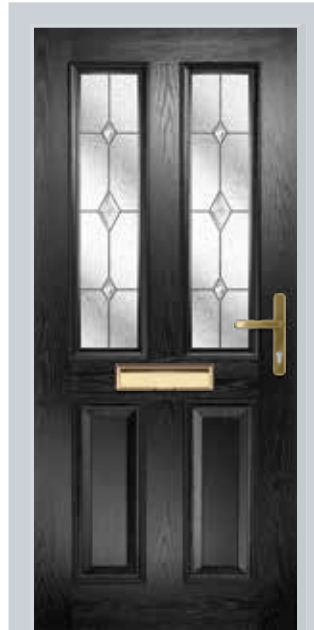

Elan | Black