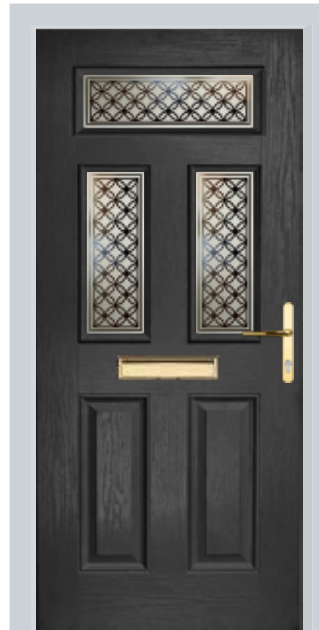

Wykeham 3 | Clarendon Black