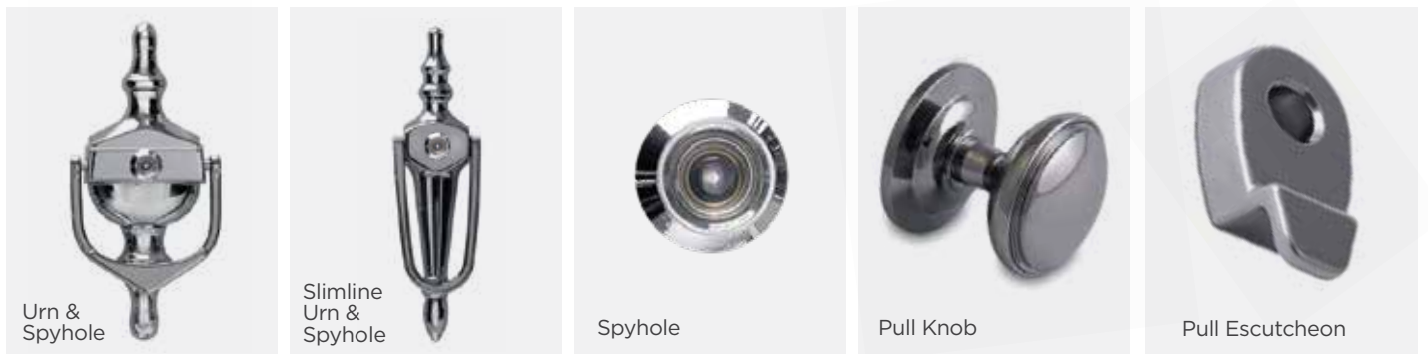

An eye for detail...

To keep up with marketplace demands, we have specially sourced a wide range of durable hardware in a great selection of colours and finishes, guaranteed to add those individual finishing touches. These have all been designed to withstand the rigours of the British weather and will still look good in years to come.

480 HOURS PROHESION TESTING

COLOUR CONSISTENCY

30-YEAR PROVEN FIELD PERFORMANCE

10 YEARS FUNCTION AND FINISH GUARANTEE

THE CLASSIC RANGE

SPYHOLES

PULLS

KNOCKERS