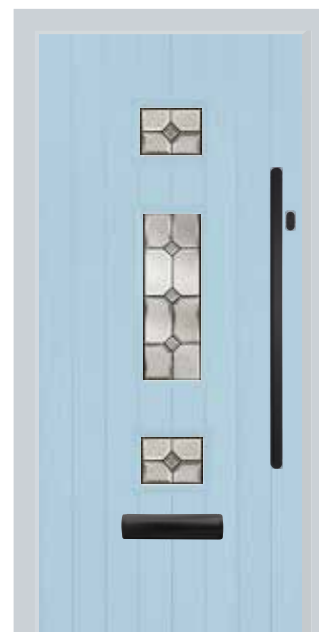

Elan | Blue | Upgraded Round Inline Bar Handle

Reflections | Duck Egg Blue
Upgraded Rectangular
Inline Bar Handle

5 keys supplied with every door

3 star high security cylinder as standard

*Please note: All doors supplied in Oak and Rosewood carry a 5-year guarantee. Images in this brochure are for illustrative purposes only. Furniture size and positioning may vary depending on the size and style of door chosen.