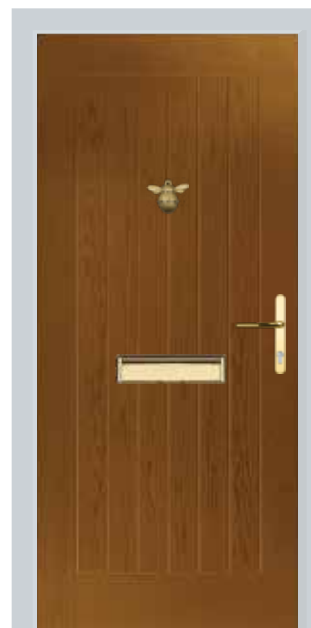

SOLID

COLLECTION

 Weatherproof
 Accredited

 10 Year Guarantee*
 Strong & Secure

Flamborough Solid | Pebble Grey

Fordon Solid | Honey Beige
Upgraded Round Inline Bar
Handle

Staxton Solid | Agate Grey

Flamborough Solid | Oak