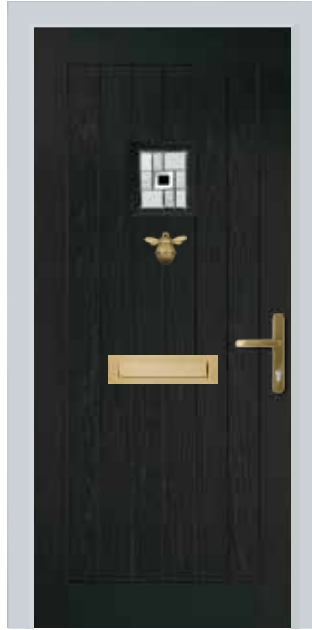

Modena | Black