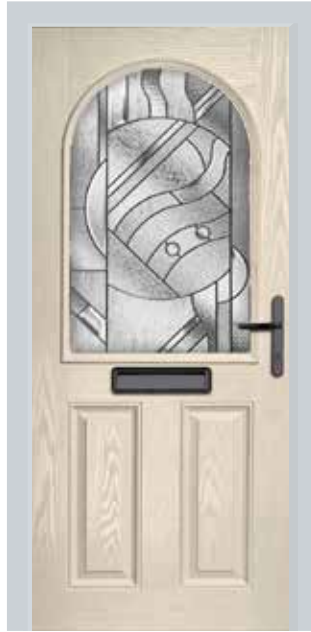

Abstract | Cream