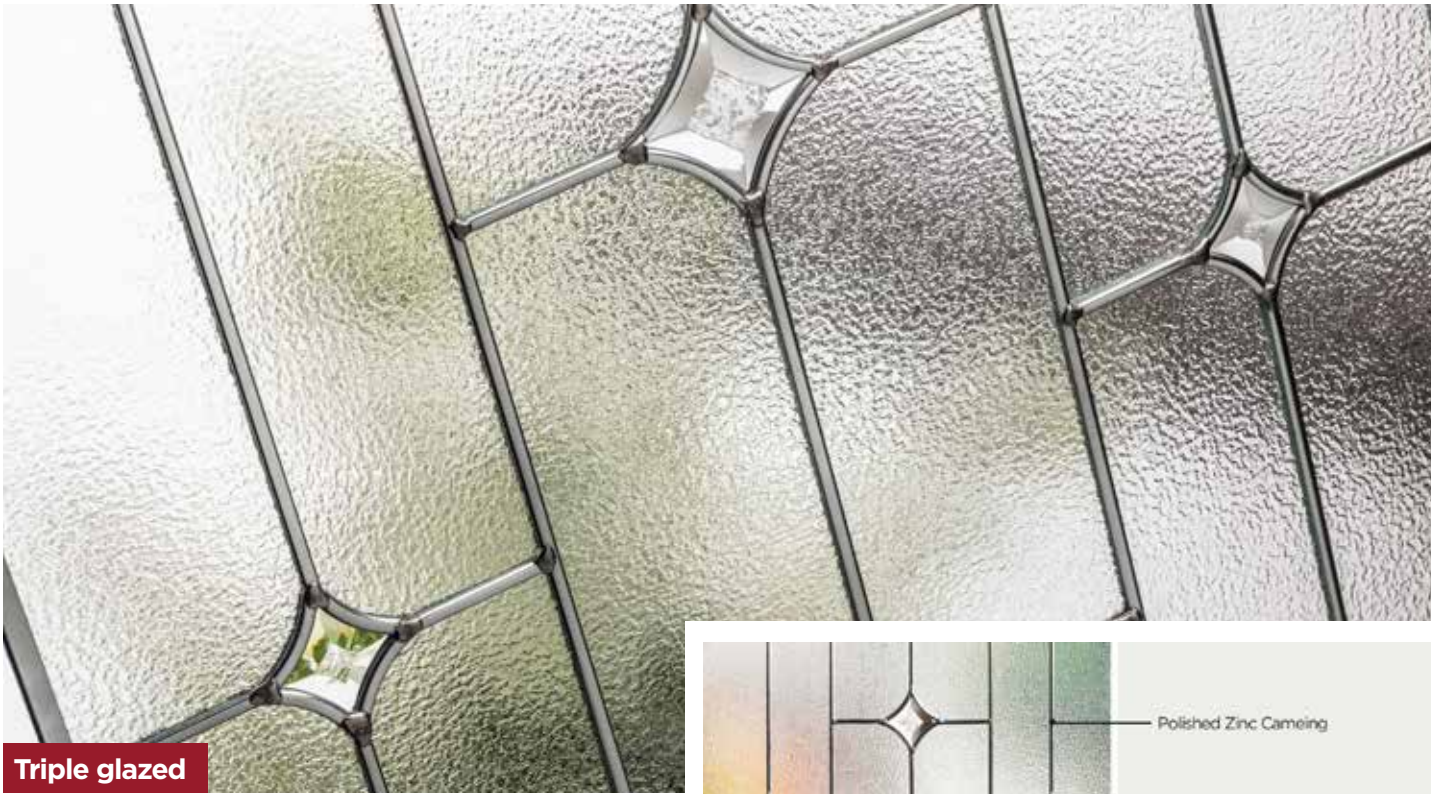

Broxa

Laminated Triple Glazed

ELAN

Featuring the ever-popular Glue Chip patterned glass, Elan features beautiful brilliant-cut bevels accompanied by clear glass bevels, complementing above and below. An incredibly popular design, it has a high level of light transmission with delicate design features.

AVAILABLE DOOR STYLES

Triple glazed

ZINC ART STAR

Simple in design, Zinc Star combines glue chipped star bevels with a zinc cameing. The decorative bevelled elements stand out from the neutral obscure glass that surrounds them in striking fashion.