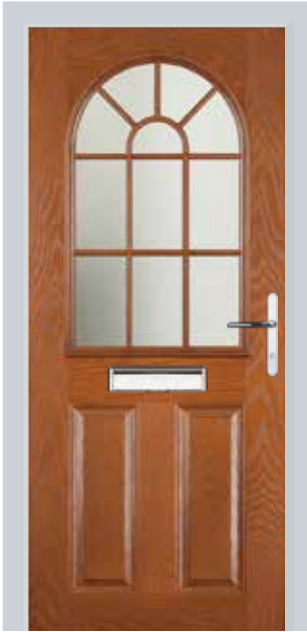

High Quality Materials

Energy Efficient

Made In Britain

Stylish

GANTON

TRADITIONAL COLLECTION

Satin Grid | Oak