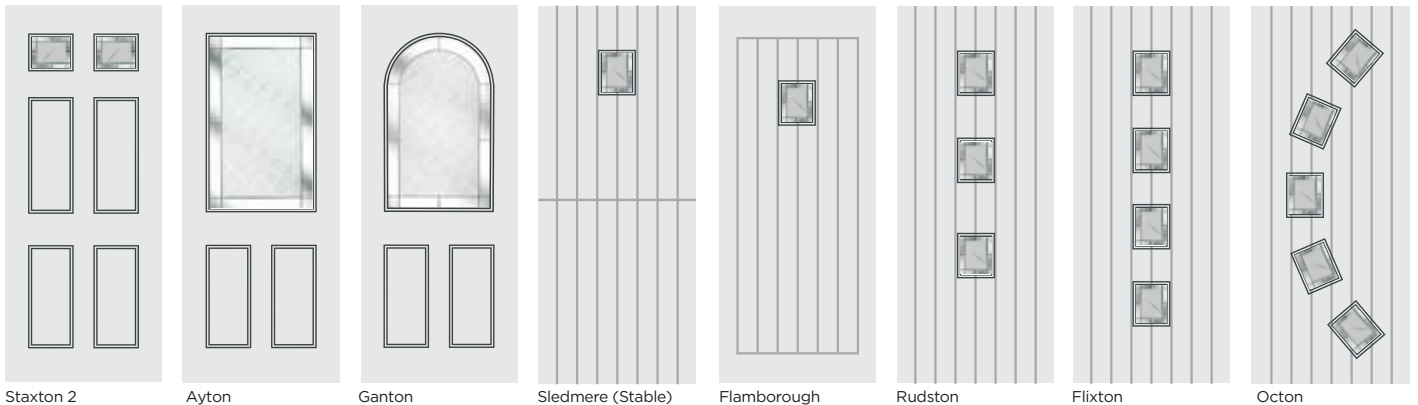

AVAILABLE DOOR STYLES

Scalby

Muston

Seamer

Dalby

Willerby

Malton

Cropton

Cropton Cottage

Pocklington

Scampston

Laminated Triple Glazed

DIAMOND CUT

A true classic. Beautifully handcrafted, this eye-catching diamond theme range bears all the hallmarks of quality, good taste and quiet refinement. The pleasing geometry of the brilliant cut recurring diamond motif, complemented by etch effect glass, bring privacy and security to your home.

AVAILABLE DOOR STYLES

Staxton 2

Ayton

Ganton

Sledmere (Stable)

Flamborough

Rudston

Flixton