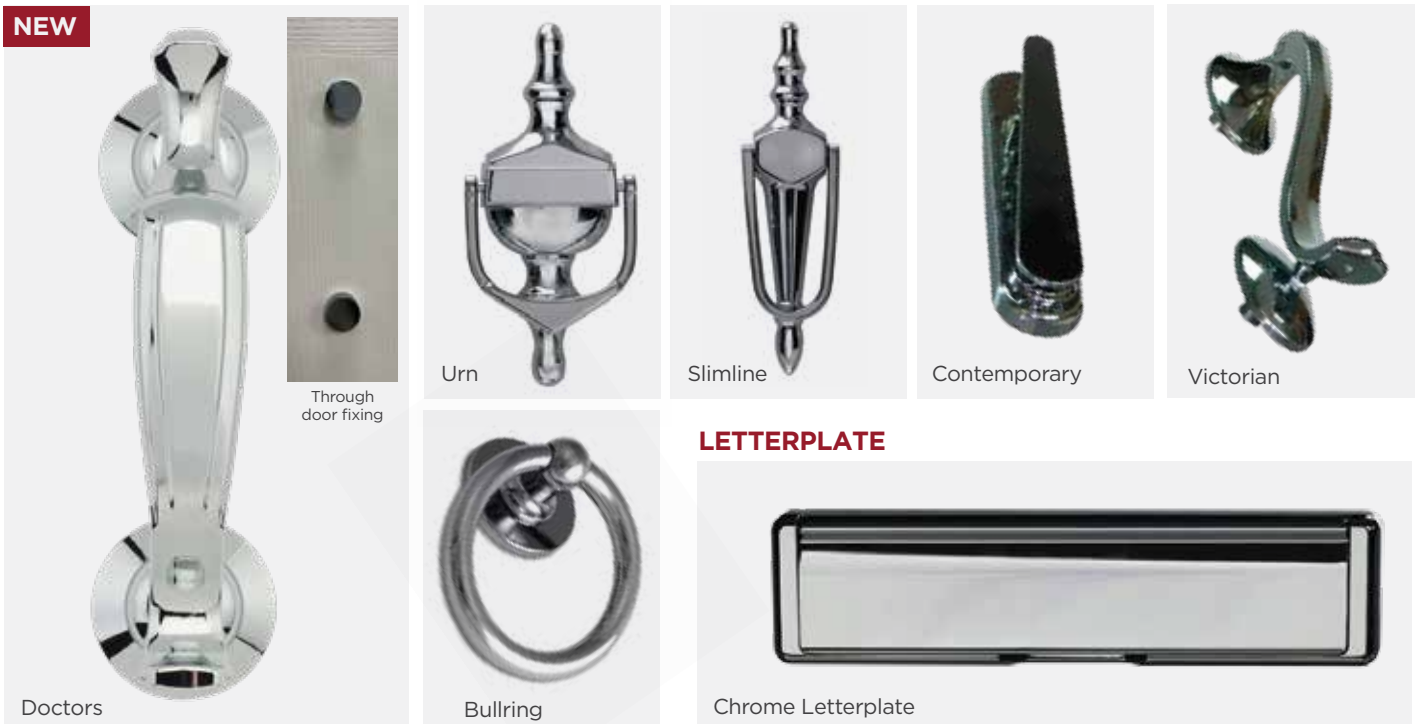

PULLS

KNOCKERS