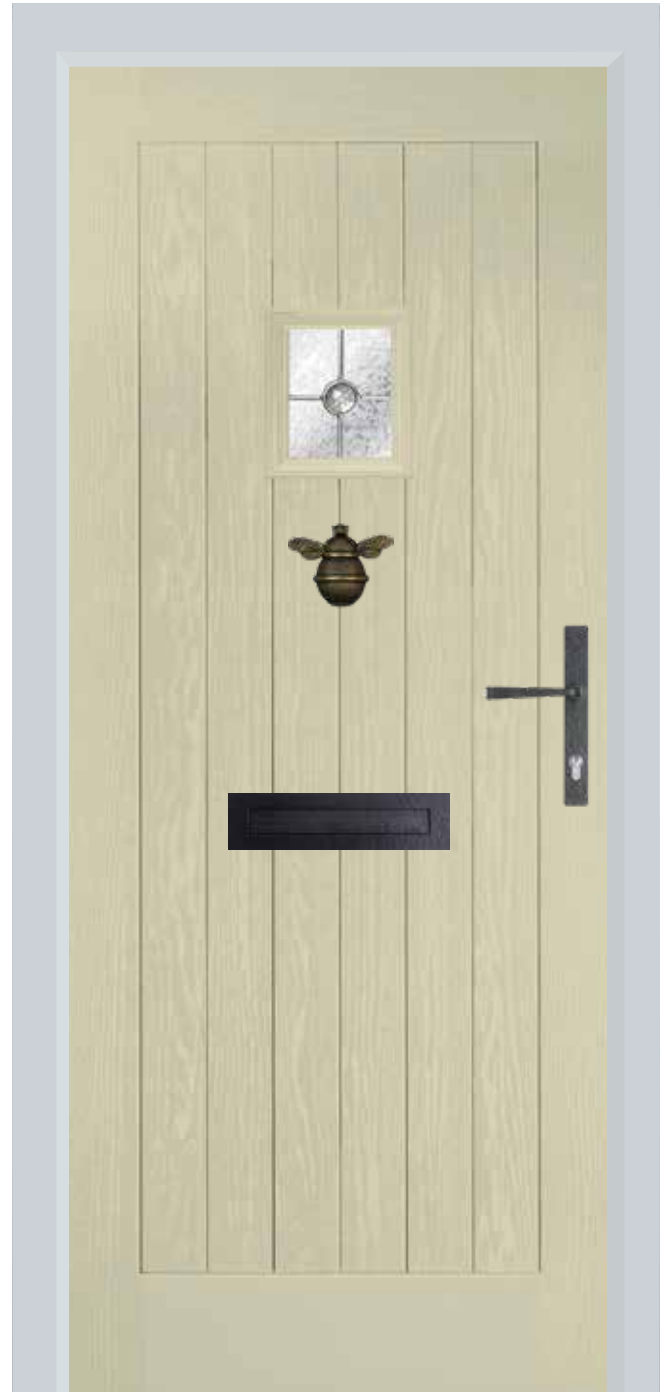

Finesse | Cream