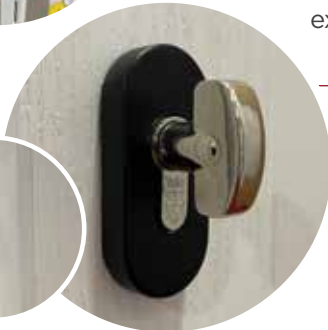

New Yale stable door lock fitted as standard allowing external access, with latch facility for ease of use

Aluminium colour matched meeting rail

Timeless design and modern functionality

Whether you desire a classic or contemporary aesthetic, this door offers an exquisite blend of timeless design and modern functionality, delivering an unmatched level of quality and elegance to elevate any home.