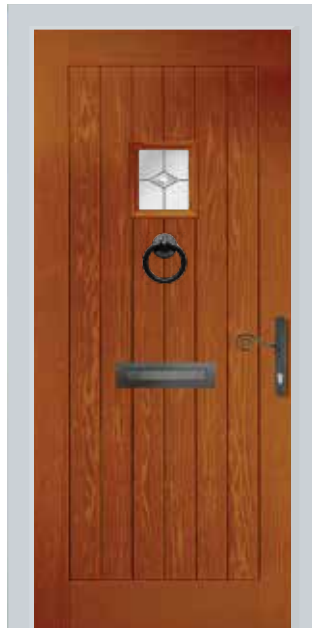

Elan | Oak

5 keys supplied with every door

3 star high security cylinder as standard

The colours of the doors and glass shown in this brochure are for guidance only and may vary owing to the limitations of the photographic, reproduction and printing processes.