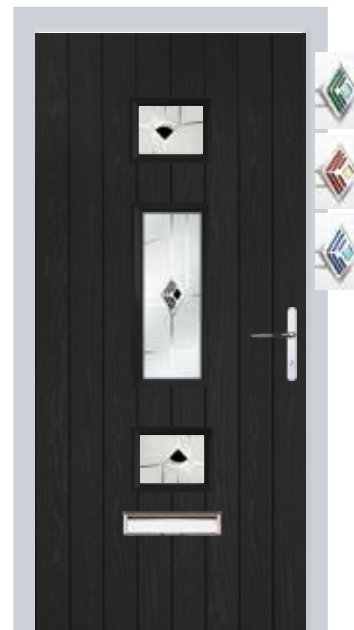

Murano Black
Anthracite Grey