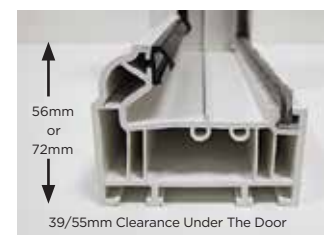

We also offer two different sizes of PVCu threshold.

Our lowest profile threshold is available in either silver or gold and is suitable for wheelchair access using the optional ramps that can be fitted both internally and externally.