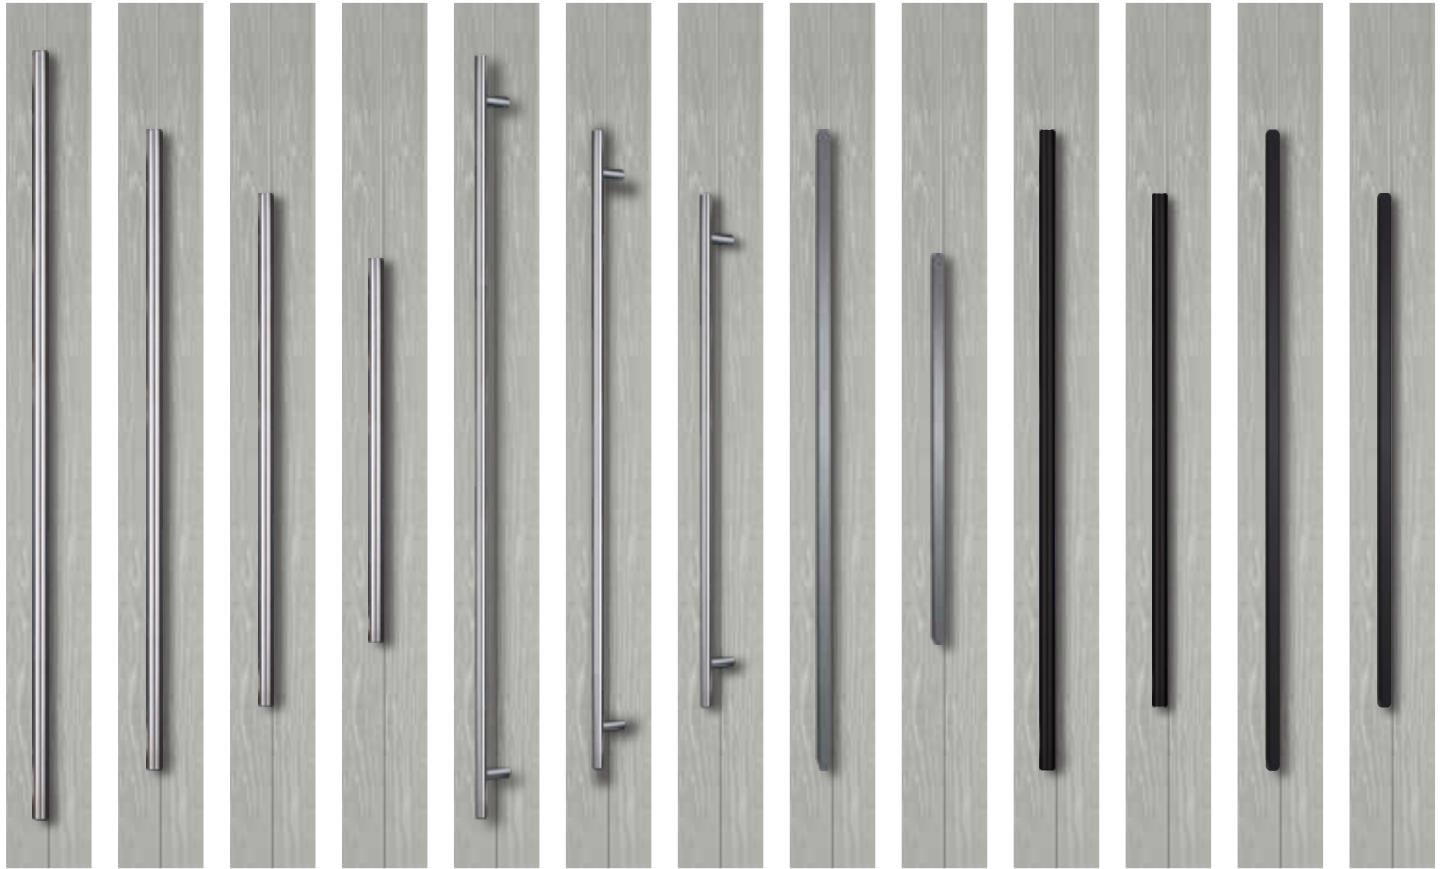

THE STAINLESS STEEL & TEXTURED MATT BLACK RANGE

1800mm Round Inline Bar Handle | 1500mm Round Inline Bar Handle | 1200mm Round Inline Bar Handle | 900mm Round Inline Bar Handle | 1800mm Round Offset Bar Handle | 1500mm Round Offset Bar Handle | 1200mm Round Offset Bar Handle | 1500mm Rectangular Bar Handle | 900mm Rectangular Bar Handle | 1500mm Round Black Inline Bar Handle | 1200mm Round Black Inline Bar Handle | 1500mm Rectangular Black Bar Handle | 1200mm Rectangular Black Bar Handle