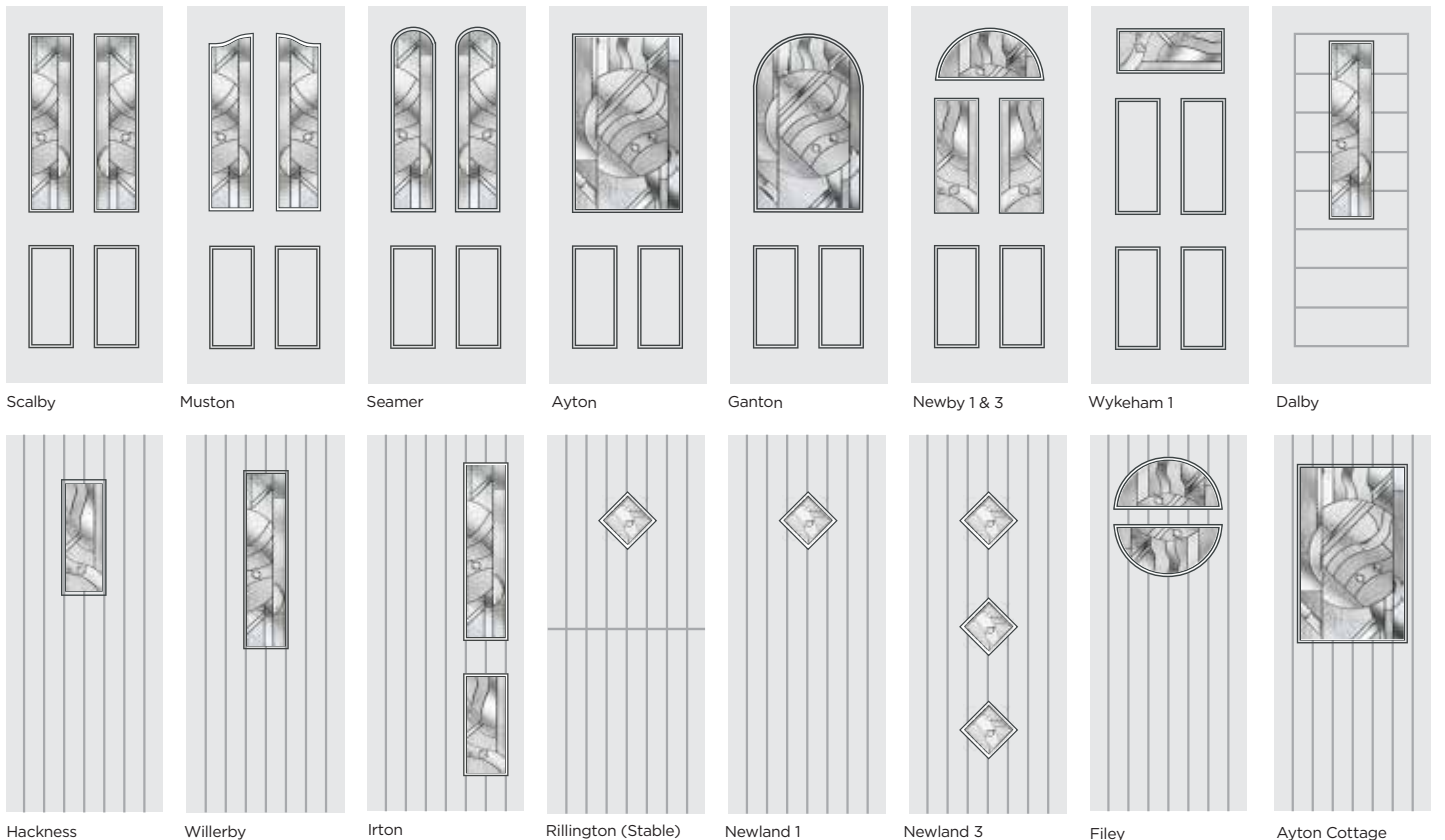

AVAILABLE DOOR STYLES

Staxton 2

Ayton

Ganton

Sledmere (Stable)

Flamborough

Rudston

Flixton

Octon

Ayton Cottage

Triple glazed

ABSTRACT

A rich visual symphony for the senses, this contemporary design pays homage to the curvaceous. If you want to make a unique style statement, you'll love the Abstract range. This dazzling fusion of multi-faceted jewels, cut textured glass pieces and hand bevelled glass will sparkle with the changing light.

AVAILABLE DOOR STYLES

All our doors are available with plain obscure glass

Five levels of privacy on our Pilkington Textured Glass are available, graded from 1 (least obscure) to 5 (most obscure)

Satin / Opal™ | Level 5