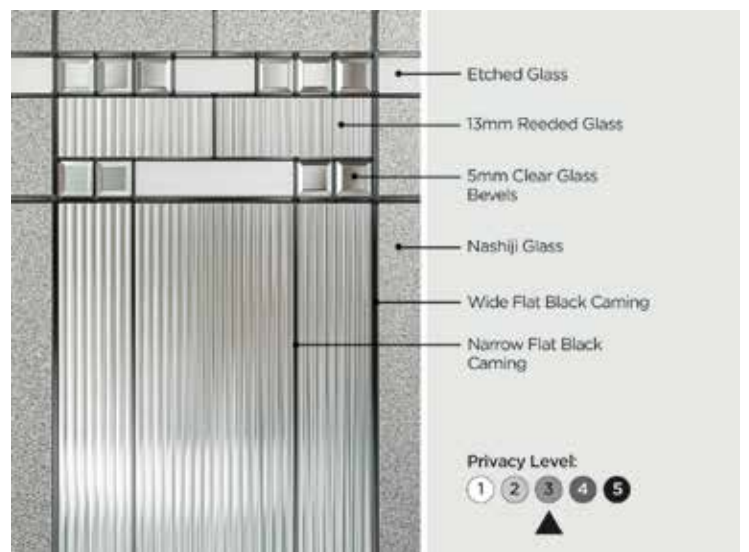

Sawdon

Broxa

Fordon

Wilton