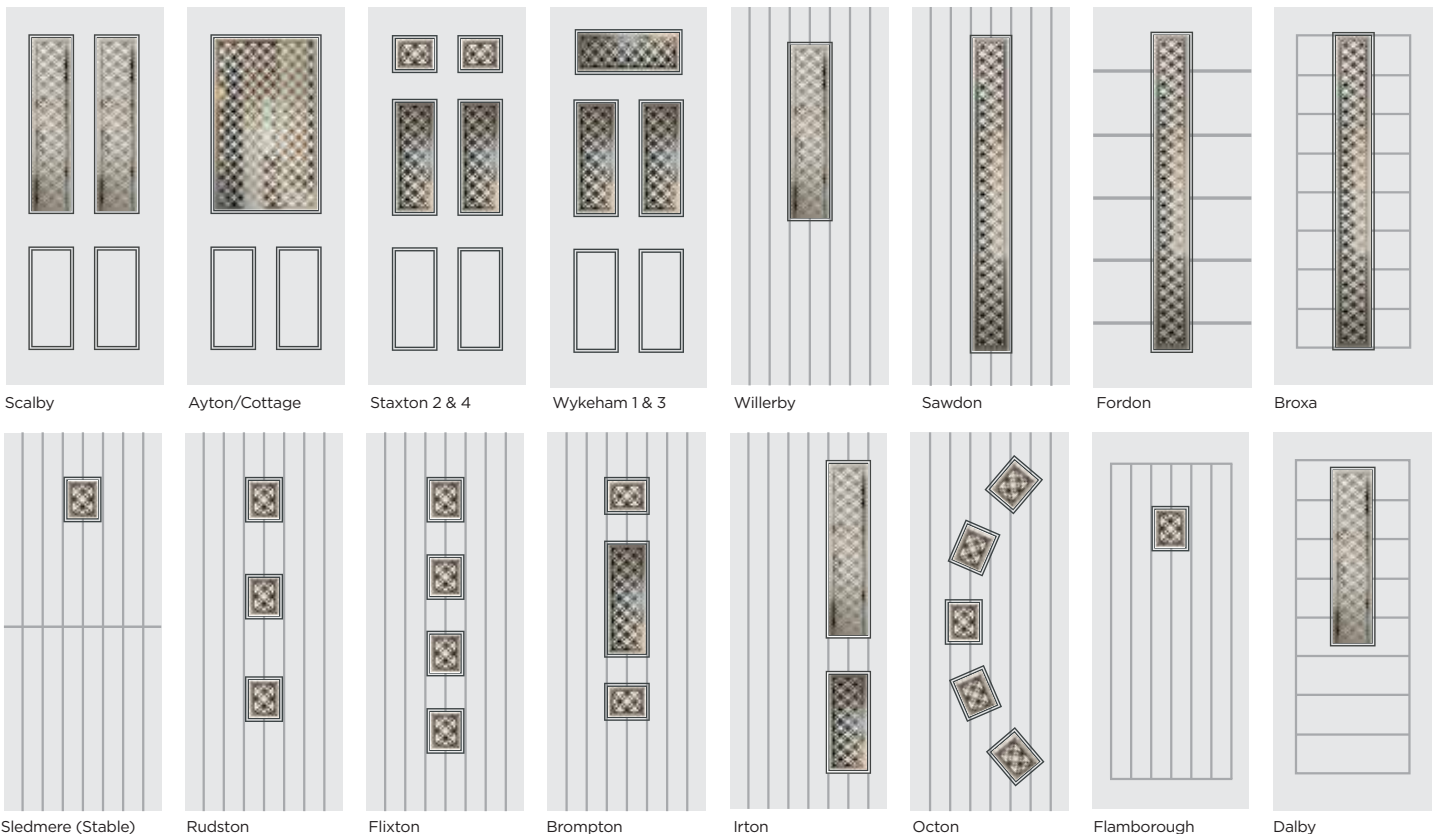

Broxa

Laminated Triple Glazed

ELAN

Featuring the ever-popular Glue Chip patterned glass, Elan features beautiful brilliant-cut bevels accompanied by clear glass bevels, complementing above and below. An incredibly popular design, it has a high level of light transmission with delicate design features.

AVAILABLE DOOR STYLES

Triple glazed

ZINC ART STAR

Simple in design, Zinc Star combines glue chipped star bevels with a zinc cameing. The decorative bevelled elements stand out from the neutral obscure glass that surrounds them in striking fashion.

AVAILABLE DOOR STYLES

Definitive Collection Exclusive

Laminated Double Glazed

CLARENDON

With its intricate etched patterning, Clarendon brings elegance and charm to both contemporary and traditional homes. A highlight of our Definitive Collection, this bespoke design offers timeless appeal with a modern twist, ensuring it remains a favourite for years to come.

AVAILABLE DOOR STYLES

Double glazed

MAYFAIR NUMBERS

The elegant Victorian Mayfair has proven to be one of our most popular heritage glass designs and is now available with the added personalisation of your house number etched into the design. As standard, the design comes with clear numbers against an etched background.