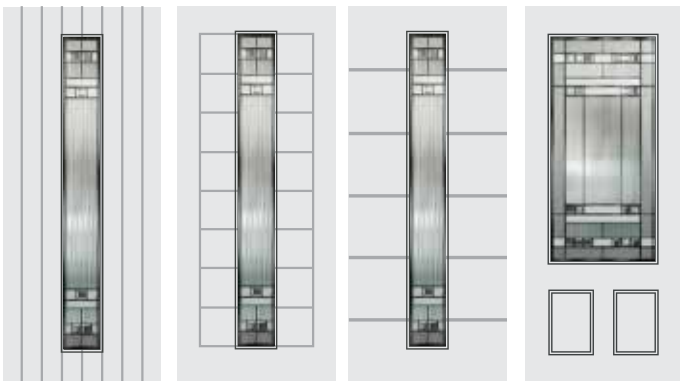

AVAILABLE DOOR STYLES

Sawdon

Broxa

Fordon

Triple glazed

MANHATTAN

Utilising flat black caming, on-trend Reeded glass and simple bevel shapes, the design is inspired by the Art Deco styling featured in 1930's Manhattan architecture. Our decorative glass combines many of the features seen in the Industrial-Heritage style revival that is so popular in current interior design trends.