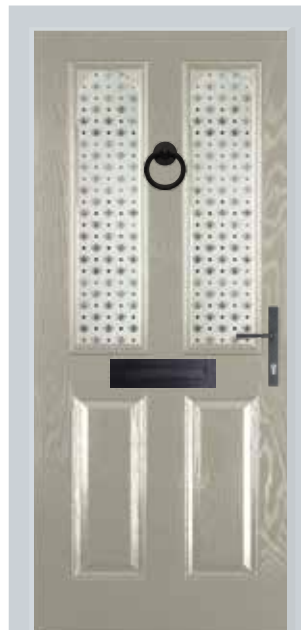

Seamer | Worker Bee
Pebble Grey