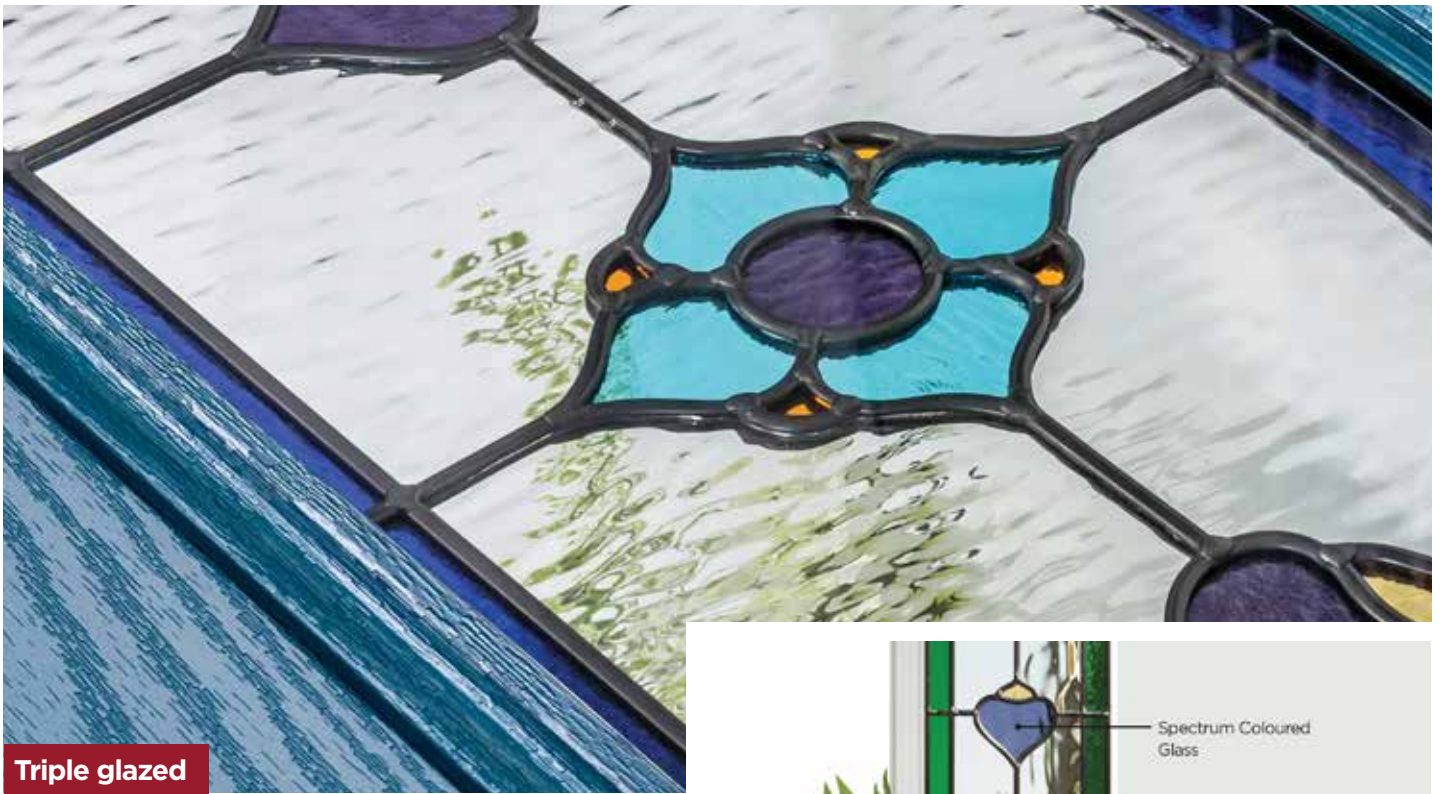

Triple glazed

DORCHESTER

Genuine coloured Spectrum Glass with blackened comes combine to create this stunning leadlight design, reminiscent of the Victorian era. With Dorchester, you can now have all the benefits of traditional leadlights, with the performance and thermal properties you would expect in your door.